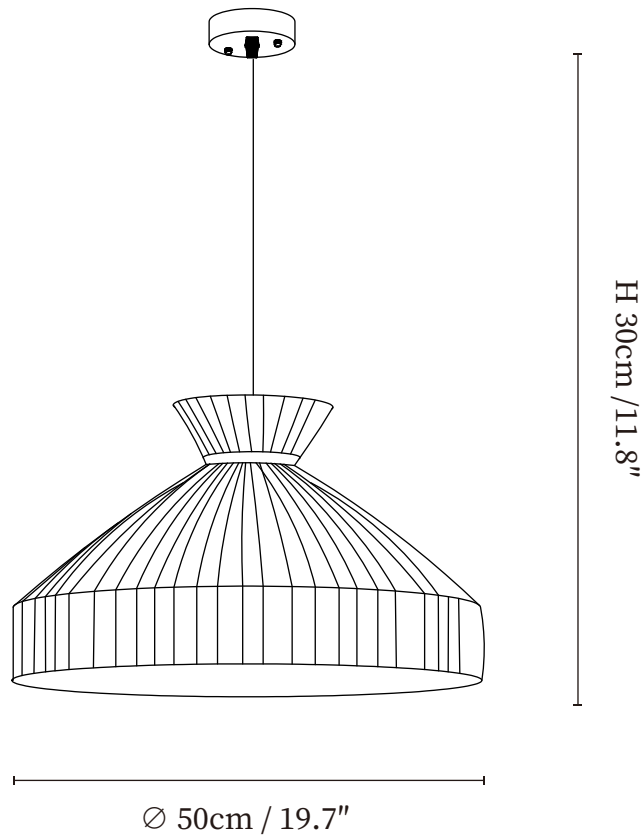

SPECIFICATION SHEET

SPECIFICATION DETAILS

*For custom options, consult factory for details

Fixture Dimensions	D 15.7" x H 9.4", D 19.7" x H 11.8"
Light source	E26 or E27 (bulb not included)
Wattage	MAX 40W incandescent bulb or LED equivalent.
Voltage	AC 110-240V
Mounting	Hardwired.
Dimming	Compatible with dimmable bulbs (bulb not included)
Control method	Compatible with common wall switches (not included)
Finishes	Beige jute color, Jute color
Shade Details	Beige jute color, Jute color
Material	Metal, Iron, Fabric
Wire Length	The standard length of the suspended wire is 59 "(150 cm) and the length is adjustable.