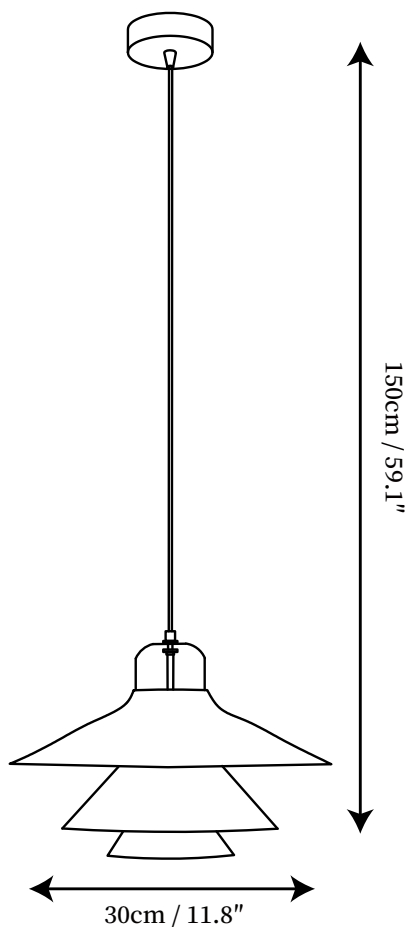

SPECIFICATION SHEET

SPECIFICATION DETAILS

*For custom options, consult factory for details

Fixture Dimensions	D 11.8" x H 59.1"
Light source	E26 or E27 (bulb not included)
Wattage	MAX 40W incandescent bulb or LED equivalent.
Voltage	AC 110-240V
Mounting	Hardwired.
Dimming	Compatible with dimmable bulbs (bulb not included)
Control method	Compatible with common wall switches (
Finishes	White, Red, Green
Shade Details	White
Material	Aluminum, Glass
Wire Length	The standard length of the cord is 59" (150 cm), the length is adjustable.

SPECIFICATION SHEET

SPECIFICATION DETAILS

*For custom options, consult factory for details

Fixture Dimensions	D 15.7" x H 59.1"
Light source	E26 or E27 (bulb not included)
Wattage	MAX 40W incandescent bulb or LED equivalent.
Voltage	AC 110-240V
Mounting	Hardwired.
Dimming	Compatible with dimmable bulbs (bulb not included)
Control method	Compatible with common wall switches(not included)
Finishes	White, Red, Green
Shade Details	White
Material	Aluminum, Glass
Wire Length	The standard length of the cord is 59" (150 cm), the length is adjustable.