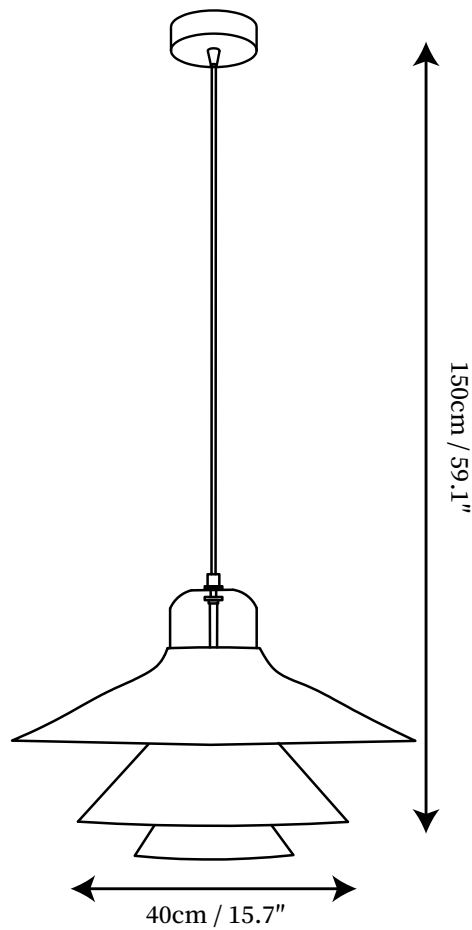

SPECIFICATION SHEET

SPECIFICATION DETAILS

*For custom options, consult factory for details

Fixture Dimensions	D 11.8" x H 59.1"
Light source	E26 or E27 (bulb not included)
Wattage	MAX 40W incandescent bulb or LED equivalent.
Voltage	AC 110-240V
Mounting	Hardwired.
Dimming	Compatible with dimmable bulbs (bulb not included)
Control method	Compatible with common wall switches (
Finishes	White, Red, Green
Shade Details	White
Material	Aluminum, Glass
Wire Length	The standard length of the cord is 59" (150 cm), the length is adjustable.

SPECIFICATION SHEET

SPECIFICATION DETAILS

*For custom options, consult factory for details

Fixture Dimensions	D 15.7" x H 59.1"
Light source	E26 or E27 (bulb not included)
Wattage	MAX 40W incandescent bulb or LED equivalent.
Voltage	AC 110-240V
Mounting	Hardwired.
Dimming	Compatible with dimmable bulbs (bulb not included)
Control method	Compatible with common wall switches(not included)
Finishes	White, Red, Green
Shade Details	White
Material	Aluminum, Glass
Wire Length	The standard length of the cord is 59" (150 cm), the length is adjustable.