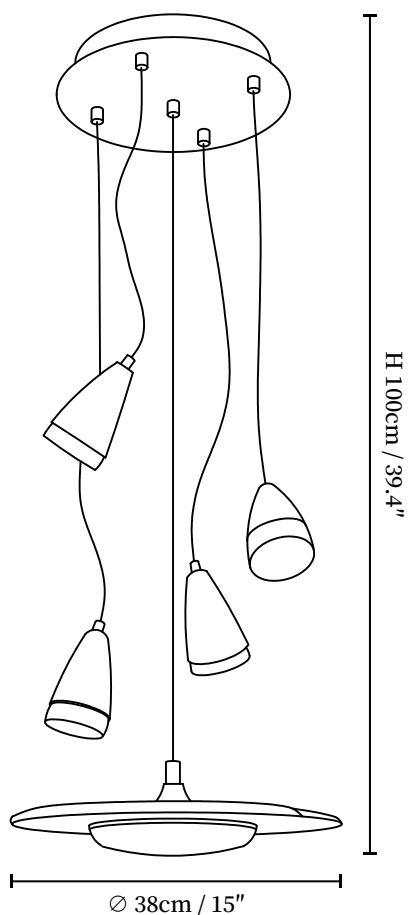

SPECIFICATION SHEET

SPECIFICATION DETAILS

*For custom options, consult factory for details

Fixture Dimensions	D 15" x W 39.4" (1 Head)
Light source	Integrated LED
Wattage	~ 5W
Voltage	AC 110-240V
Dimming	Not supported
CRI(Ra)	90+ CRI
Mounting	Hardwired.
LED Rated Life	30000 hours
Color Temperature	Warm Light (3000K), Neutral Light (4000K), Cool Light (6000K)
Control method	Compatible with common wall switches(not included)
Finishes	Wood Color, Walnut Color, Black, Gold.
Shadow Details	White.
Material	Metal, Acrylic, Wood.
Rod Length	Suspension rod is 39.4", and can be spliced as needed.

SPECIFICATION SHEET

SPECIFICATION DETAILS

*For custom options, consult factory for details

Fixture Dimensions	D 15" x W 39.4" (5 Heads)
Light source	Integrated LED
Wattage	~ 5W
Voltage	AC 110-240V
Dimming	Not supported
CRI(Ra)	90+ CRI
Mounting	Hardwired.
LED Rated Life	30000 hours
Color Temperature	Warm Light (3000K), Neutral Light (4000K), Cool Light (6000K)
Control method	Compatible with common wall switches(not included)
Finishes	Wood Color, Walnut Color, Black, Gold.
Shadow Details	White.
Material	Metal, Acrylic, Wood.
Rod Length	Suspension rod is 39.4", and can be spliced as needed.