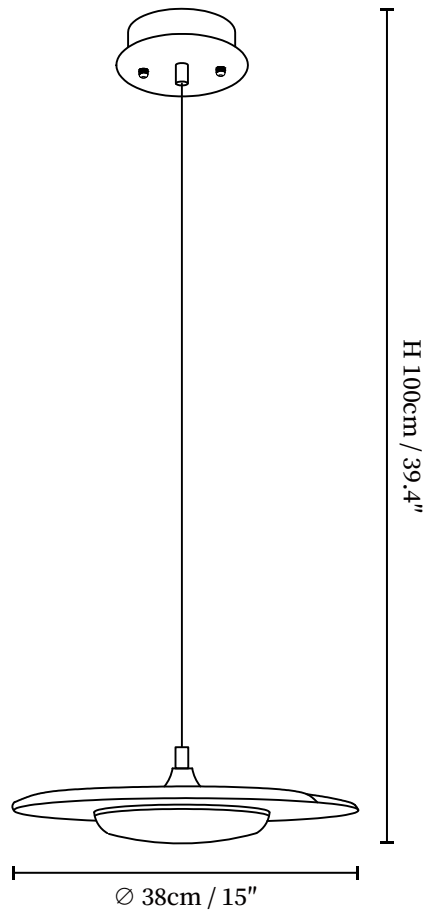

SPECIFICATION SHEET

SPECIFICATION DETAILS

*For custom options, consult factory for details

Fixture Dimensions	D 15" x W 39.4" (1 Head)
Light source	Integrated LED
Wattage	~ 5W
Voltage	AC 110-240V
Dimming	Not supported
CRI(Ra)	90+ CRI
Mounting	Hardwired.
LED Rated Life	30000 hours
Color Temperature	Warm Light (3000K), Neutral Light (4000K), Cool Light (6000K)
Control method	Compatible with common wall switches(not included)
Finishes	Wood Color, Walnut Color, Black, Gold.
Shadow Details	White.
Material	Metal, Acrylic, Wood.
Rod Length	Suspension rod is 39.4", and can be spliced as needed.

SPECIFICATION SHEET

SPECIFICATION DETAILS

*For custom options, consult factory for details

Fixture Dimensions	D 15" x W 39.4" (5 Heads)
Light source	Integrated LED
Wattage	~ 5W
Voltage	AC 110-240V
Dimming	Not supported
CRI(Ra)	90+ CRI
Mounting	Hardwired.
LED Rated Life	30000 hours
Color Temperature	Warm Light (3000K), Neutral Light (4000K), Cool Light (6000K)
Control method	Compatible with common wall switches(not included)
Finishes	Wood Color, Walnut Color, Black, Gold.
Shadow Details	White.
Material	Metal, Acrylic, Wood.
Rod Length	Suspension rod is 39.4", and can be spliced as needed.