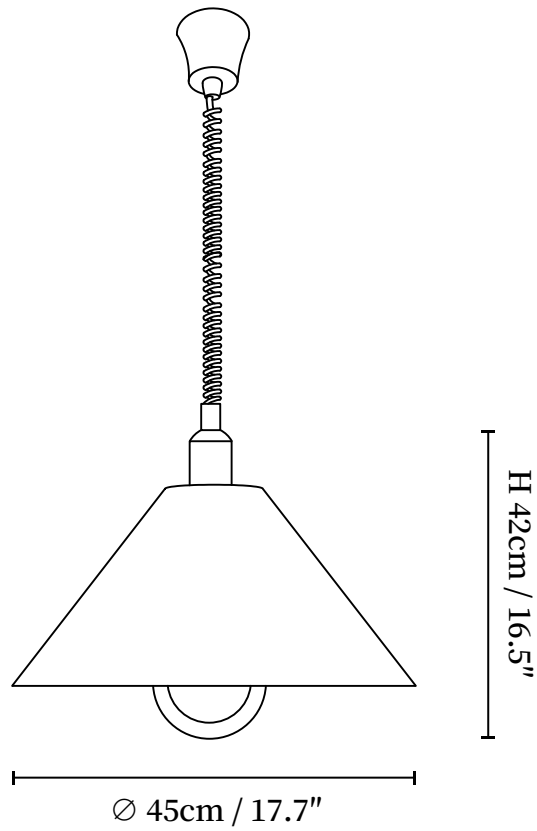

SPECIFICATION SHEET

SPECIFICATION DETAILS

*For custom options, consult factory for details

Fixture Dimensions	D 17.7" x H 16.5"
Light source	E26 or E27 (bulb not included)
Wattage	MAX 40W incandescent bulb or LED equivalent.
Voltage	AC 110-240V
Mounting	Hardwired.
Dimming	Compatible with dimmable bulbs (bulb not included)
Control method	Compatible with common wall switches(not included)
Finishes	Walnut color, Black.
Shade Details	Beige.
Material	Metal, Fabric, Wood.
Wire Length	The standard length of the suspended wire is 59 "(150 cm) and the length is adjustable.