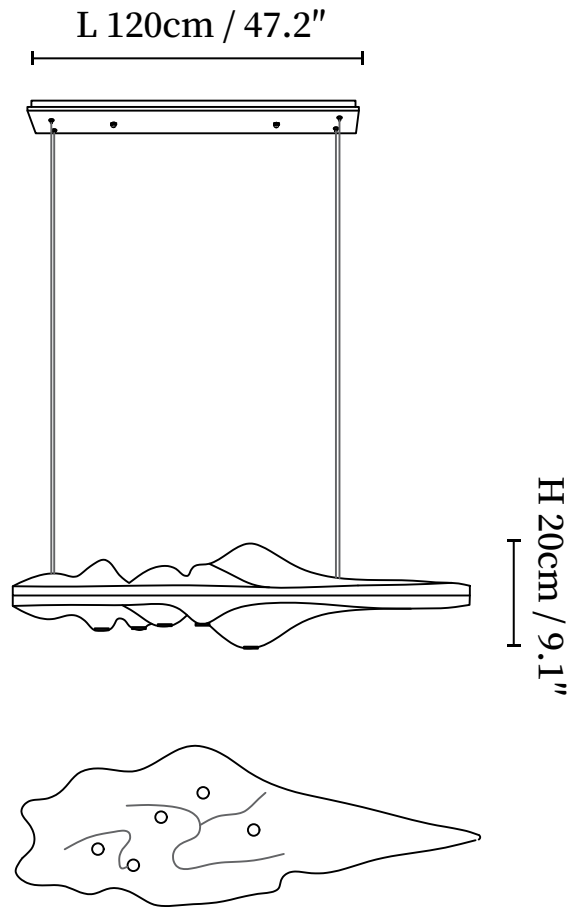

## SPECIFICATION DETAILS

\*For custom options, consult factory for details

<b>Fixture Dimensions</b>	L 33.5" x W 11.8" x H 7.9", L 47.2" x W 15.7" x H 9.1
<b>Light source</b>	"Integrated LED
<b>Wattage</b>	Total power ~5 watts
<b>Voltage</b>	AC 110-240V
<b>Dimming</b>	Not supported
<b>CRI(Ra)</b>	90+CRI
<b>Mounting</b>	Hardwired.
<b>LED Rated Life</b>	50000 hours
<b>Color Temperature</b>	Warm Light (3000K), Neutral Light (4000K), Cool Light (6000K)
<b>Control method</b>	Compatible with common wall switches(not included)
<b>Finishes</b>	Light Wood Color, Dark Wood Color.
<b>Shade Details</b>	Light Color, Dark Color.
<b>Material</b>	Metal, Acrylic, Wood.
<b>Wire Length</b>	The standard length of the cord is 59" (150 cm), the length is adjustable.