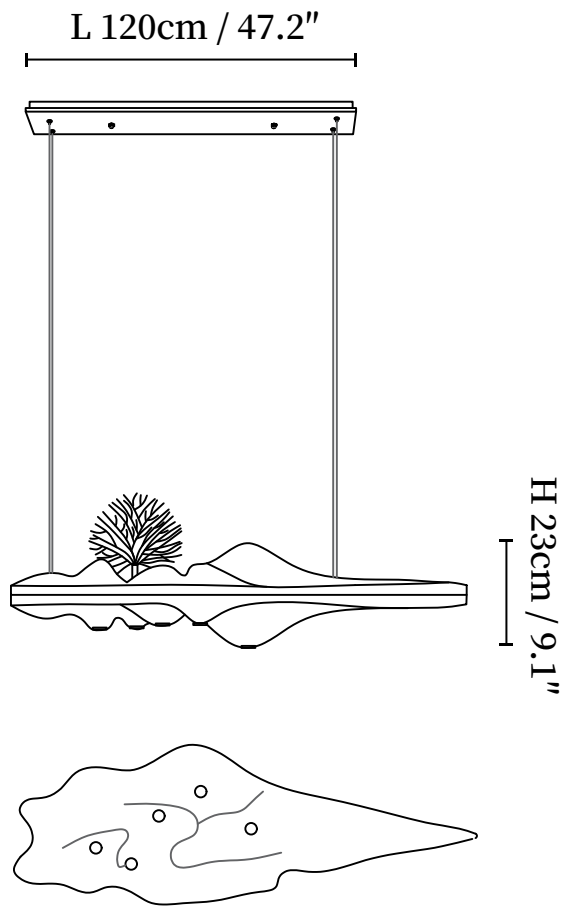

# SPECIFICATION SHEET

---

## SPECIFICATION DETAILS

\*For custom options, consult factory for details

<b>Fixture Dimensions</b>	L 33.5" x W 11.8" x H 7.9", L 47.2" x W 15.7" x H 9.1
<b>Light source</b>	"Integrated LED
<b>Wattage</b>	Total power ~5 watts
<b>Voltage</b>	AC 110-240V
<b>Dimming</b>	Not supported
<b>CRI(Ra)</b>	90+CRI
<b>Mounting</b>	Hardwired.
<b>LED Rated Life</b>	50000 hours
<b>Color Temperature</b>	Warm Light (3000K), Neutral Light (4000K), Cool Light (6000K)
<b>Control method</b>	Compatible with common wall switches(not included)
<b>Finishes</b>	Light Wood Color, Dark Wood Color.
<b>Shade Details</b>	Light Color, Dark Color.
<b>Material</b>	Metal, Acrylic, Wood.
<b>Wire Length</b>	The standard length of the cord is 59" (150 cm), the length is adjustable.