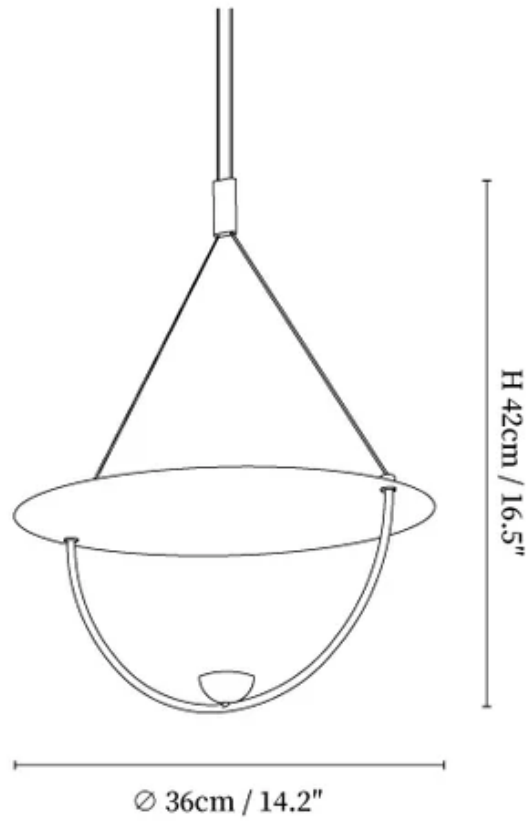

SPECIFICATION SHEET

SPECIFICATION DETAILS

*For custom options, consult factory for details

Fixture Dimensions	D 11.8" x H 59.1",
Light source	Integrated LED
Wattage	~ 5W
Voltage	AC 110-240V
Dimming	Not supported
CRI(Ra)	90+ CRI
Mounting	Hardwired.
LED Rated Life	30000 hours
Color Temperature	Warm Light (3000K), Neutral Light (4000K), Cool Light (6000K)
Control method	Compatible with common wall switches(not included)
Finishes	Black, Gold.
Shadow Details	White.
Material	Metal, Acrylic, Aluminum.
Wire Length	The standard length of the cord is 59" (150 cm), the length is adjustable.