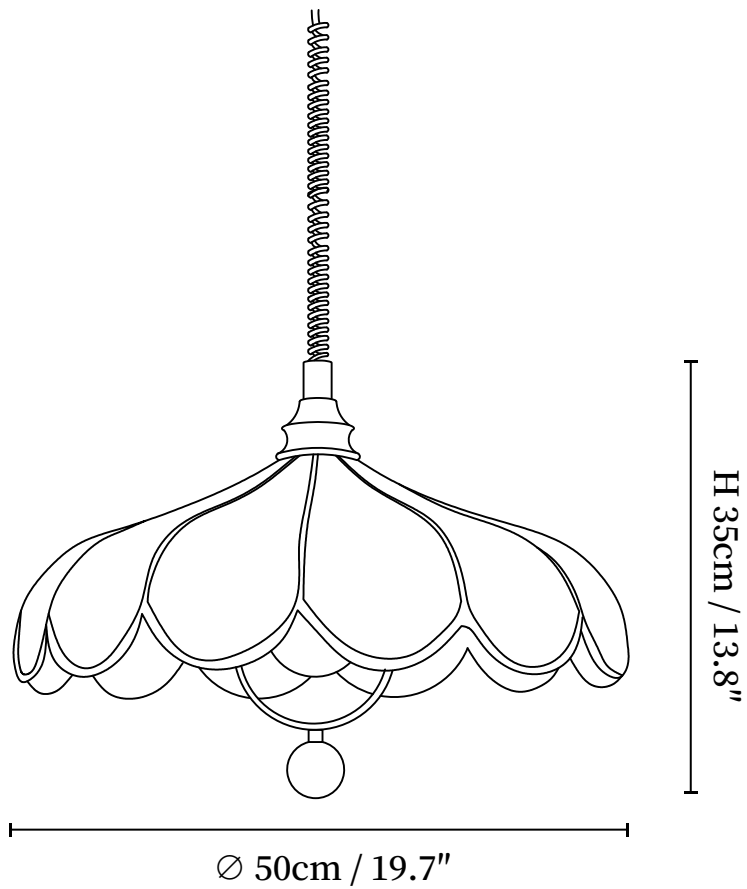

# SPECIFICATION SHEET

---

## SPECIFICATION DETAILS

\*For custom options, consult factory for details

<b>Fixture Dimensions</b>	D 15.7" x H 13.8" ,D 19.7" x H 13.8"
<b>Light source</b>	E26 or E27 (bulb not included)
<b>Wattage</b>	MAX 40W incandescent bulb or LED equivalent.
<b>Voltage</b>	AC 110-240V
<b>Mounting</b>	Hardwired.
<b>Dimming</b>	Compatible with dimmable bulbs (bulb not included)
<b>Control method</b>	Compatible with common wall switches(not included)
<b>Finishes</b>	Walnut Color.
<b>Shade Details</b>	Beige.
<b>Material</b>	Metal, Fabric, Wood.
<b>Elastic Cable</b>	59" retractable elastic cable that can be lengthened as needed.