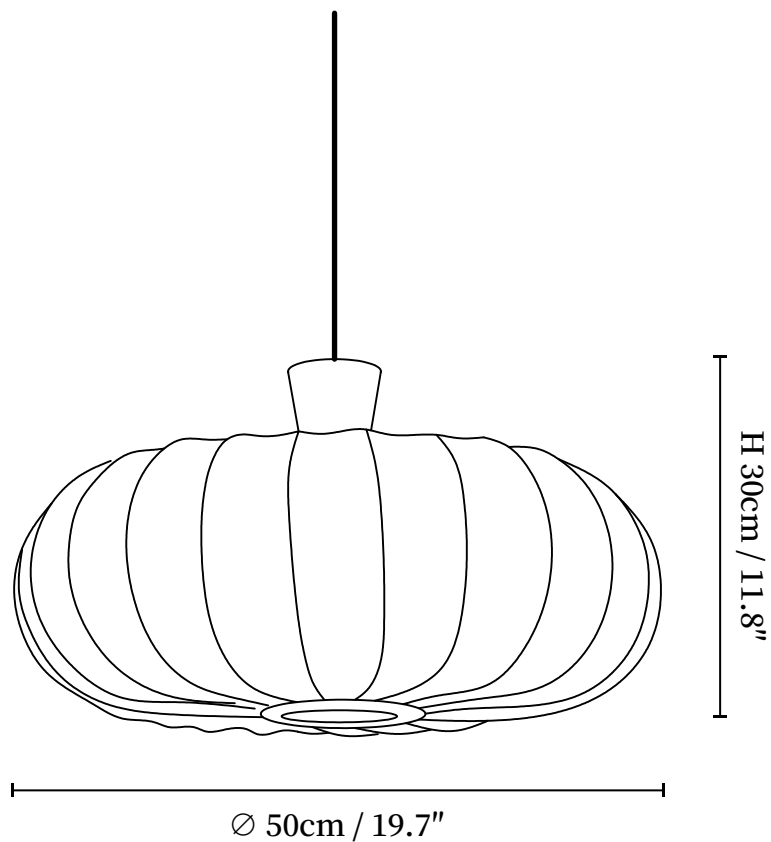

SPECIFICATION SHEET

SPECIFICATION DETAILS

*For custom options, consult factory for details

Fixture Dimensions	D 19.7" x H 11.8"
Light source	E26 or E27 (bulb not included)
Wattage	MAX 40W incandescent bulb or LED equivalent.
Voltage	AC 110-240V
Mounting	Hardwired.
Dimming	Compatible with dimmable bulbs (bulb not included)
Control method	Compatible with common wall switches (not included)
Finishes	Walnut Color.
Shade Details	White.
Material	Metal, Silk, Wood.
Wire Length	The standard length of the suspended wire is 59" (150 cm) and the length is adjustable.