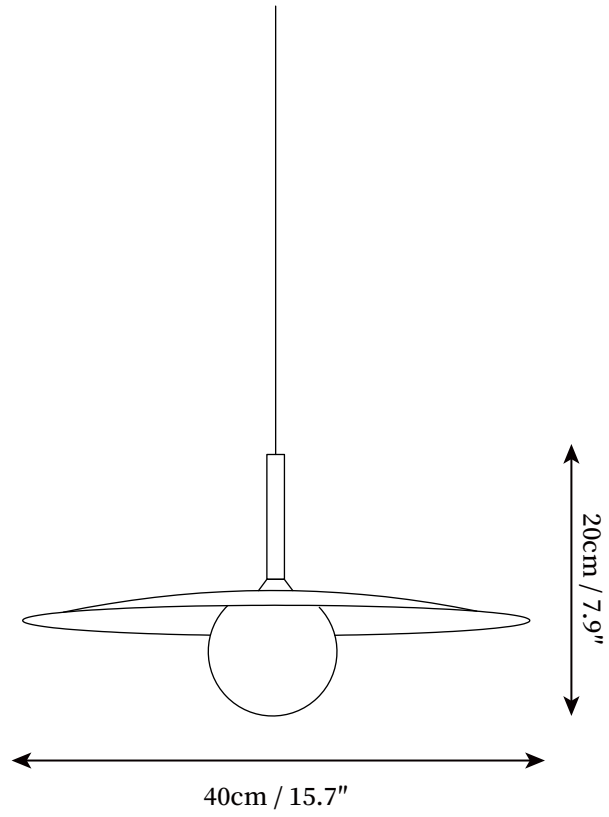

## SPECIFICATION DETAILS

\*For custom options, consult factory for details

---

<b>Fixture Dimensions</b>	D 9.8" x H 7.9" D 12.6" x H 7.9" D 15.7" x H 7.9"
<b>Light source</b>	G9 (bulb not included)
<b>Wattage</b>	MAX 5W incandescent bulb or LED equivalent.
<b>Voltage</b>	AC 110-240V
<b>Mounting</b>	Hardwired.
<b>Dimming</b>	Compatible with dimmable bulbs (bulb not included)
<b>Control method</b>	Compatible with common wall switches (not included)
<b>Finishes</b>	White, Black, Gray.
<b>Shade Details</b>	Frosted white.
<b>Material</b>	Metal, Glass.
<b>Wire Length</b>	The standard length of the suspended wire is 59 "(150 cm) and the length is adjustable.