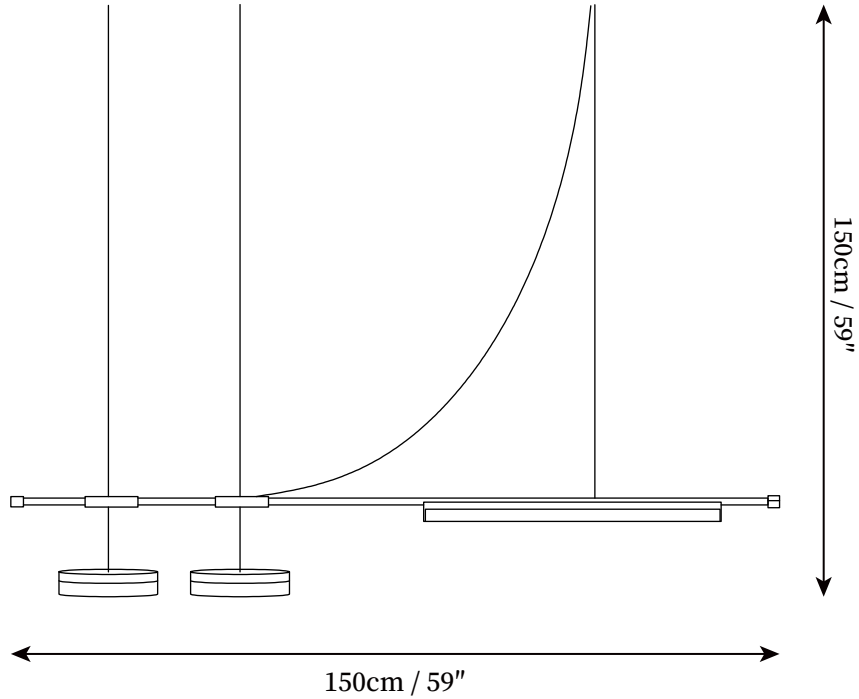

SPECIFICATION SHEET

SPECIFICATION DETAILS

*For custom options, consult factory for details

Fixture Dimensions	L 47.2" x H 59" L 59" x H 59"
Light source	Integrated LED
Wattage	~ 5W
Voltage	AC 110-240V
Dimming	Not supported
CRI(Ra)	90+ CRI
Mounting	Ceiling.
LED Rated Life	30000 hours
Color Temperature	Warm Light (3000K), Neutral Light (4000K), Cool Light (6000K)
Control method	Compatible with common wall switches(not included)
Finishes	Black, Gold.
Shadow Details	White.
Material	Metal, Silica gel.
Wire Length	The standard length of the cord is 59" (150 cm), the length is adjustable.

SPECIFICATION SHEET

SPECIFICATION DETAILS

*For custom options, consult factory for details

Fixture Dimensions	L 47.2" x H 59" L 59" x H 59"
Light source	Integrated LED
Wattage	~ 5W
Voltage	AC 110-240V
Dimming	Not supported
CRI(Ra)	90+ CRI
Mounting	Ceiling.
LED Rated Life	30000 hours
Color Temperature	Warm Light (3000K), Neutral Light (4000K), Cool Light (6000K)
Control method	Compatible with common wall switches (not included)
Finishes	Black, Gold.
Shadow Details	White.
Material	Metal, Silica gel.
Wire Length	The standard length of the cord is 59" (150 cm), the length is adjustable.