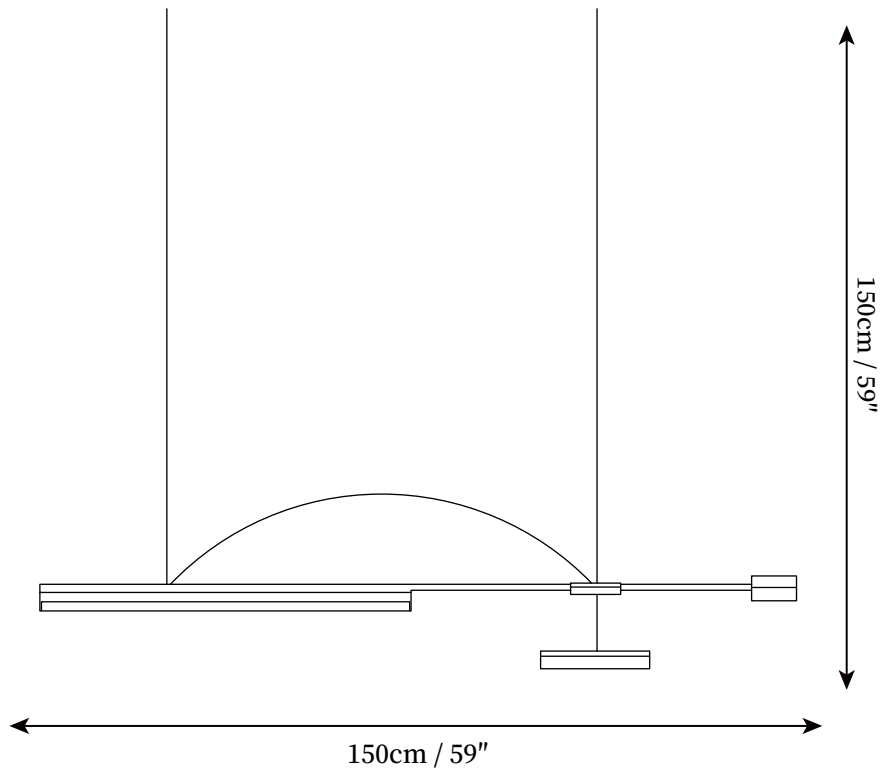

SPECIFICATION SHEET

SPECIFICATION DETAILS

*For custom options, consult factory for details

Fixture Dimensions	L 47.2" x H 59" L 59" x H 59"
Light source	Integrated LED
Wattage	~ 5W
Voltage	AC 110-240V
Dimming	Not supported
CRI(Ra)	90+ CRI
Mounting	Ceiling.
LED Rated Life	30000 hours
Color Temperature	Warm Light (3000K), Neutral Light (4000K), Cool Light (6000K)
Control method	Compatible with common wall switches(not included)
Finishes	Black, Gold.
Shadow Details	White.
Material	Metal, Silica gel.
Wire Length	The standard length of the cord is 59" (150 cm), the length is adjustable.

SPECIFICATION SHEET

SPECIFICATION DETAILS

*For custom options, consult factory for details

Fixture Dimensions	L 47.2" x H 59" L 59" x H 59"
Light source	Integrated LED
Wattage	~ 5W
Voltage	AC 110-240V
Dimming	Not supported
CRI(Ra)	90+ CRI
Mounting	Ceiling.
LED Rated Life	30000 hours
Color Temperature	Warm Light (3000K), Neutral Light (4000K), Cool Light (6000K)
Control method	Compatible with common wall switches (not included)
Finishes	Black, Gold.
Shadow Details	White.
Material	Metal, Silica gel.
Wire Length	The standard length of the cord is 59" (150 cm), the length is adjustable.