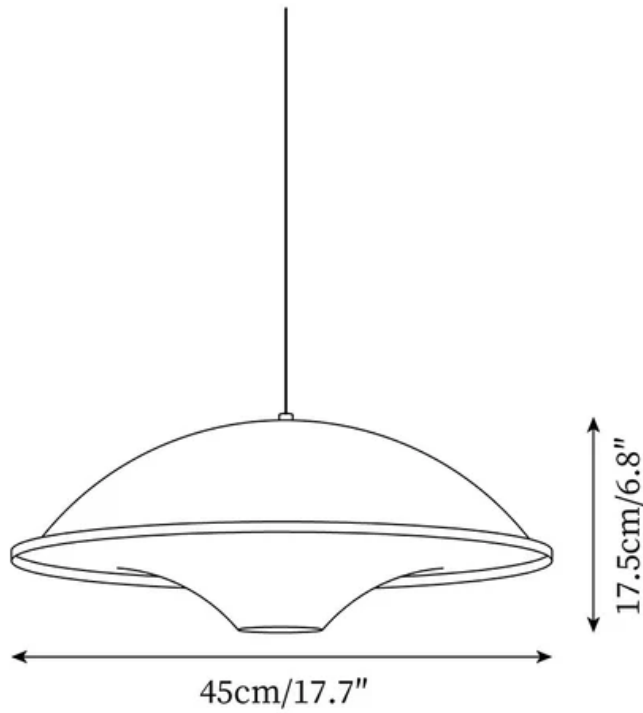

SPECIFICATION SHEET

SPECIFICATION DETAILS

*For custom options, consult factory for details

Fixture Dimensions	D 17.7" x H 6.8"
Light source	E27 or E26. (bulb not included)
Wattage	MAX 40W incandescent bulb or LED equivalent.
Voltage	AC 110-240V
Mounting	Hardwired.
Dimming	Compatible with dimmable bulbs (bulb not included)
Control method	Compatible with common wall switches (
Finishes	Orange, White, Grey.
Shade Details	White.
Material	Acrylic, Metal.
Wire Length	The standard length of the cord is 59" (150 cm), the length is adjustable.
