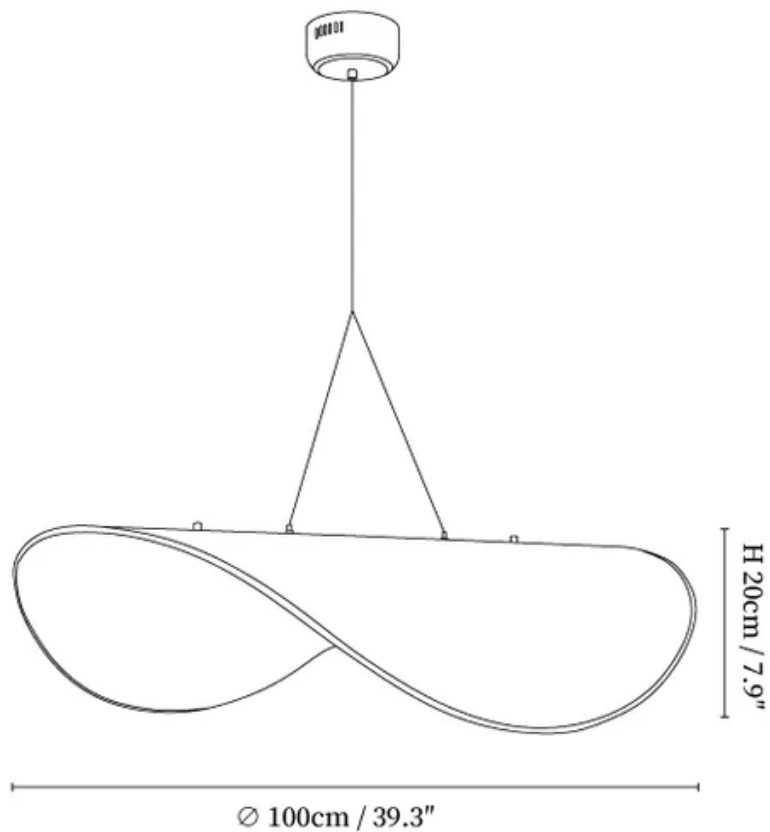

SPECIFICATION SHEET

SPECIFICATION DETAILS

*For custom options, consult factory for details

Fixture Dimensions	D 23.6" x W 21.7" x H 5.9"
Light source	Integrated LED
Wattage	~ 12W
Voltage	AC 110-240V
Dimming	Not supported
CRI(Ra)	90+ CRI
Mounting	Hardwired.
LED Rated Life	30000 hours
Color Temperature	Warm Light (3000K), Neutral Light (4000K), Cool Light (6000K)
Control method	Compatible with common wall switches (not included).
Finishes	Black.
Shadow Details	White.
Material	Metal, Natural Mulberry Silk.
Wire Length	The standard length of the cord is 59" (150 cm), the length is adjustable.

SPECIFICATION SHEET

SPECIFICATION DETAILS

*For custom options, consult factory for details

Fixture Dimensions	D 31.4" x W 29.1" x H 7.1"
Light source	Integrated LED
Wattage	~ 17W
Voltage	AC 110-240V
Dimming	Not supported
CRI(Ra)	90+ CRI
Mounting	Hardwired.
LED Rated Life	30000 hours
Color Temperature	Warm Light (3000K), Neutral Light (4000K), Cool Light (6000K)
Control method	Compatible with common wall switches (not included).
Finishes	Black.
Shadow Details	White.
Material	Metal, Natural Mulberry Silk.
Wire Length	The standard length of the cord is 59" (150 cm), the length is adjustable.

SPECIFICATION SHEET

SPECIFICATION DETAILS

*For custom options, consult factory for details

Fixture Dimensions	D 39.3" x W 36.2" x H 7.9"
Light source	Integrated LED
Wattage	~ 20W
Voltage	AC 110-240V
Dimming	Not supported
CRI(Ra)	90+ CRI
Mounting	Hardwired.
LED Rated Life	30000 hours
Color Temperature	Warm Light (3000K), Neutral Light (4000K), Cool Light (6000K)
Control method	Compatible with common wall switches (not included).
Finishes	Black.
Shadow Details	White.
Material	Metal, Natural Mulberry Silk.
Wire Length	The standard length of the cord is 59" (150 cm), the length is adjustable.