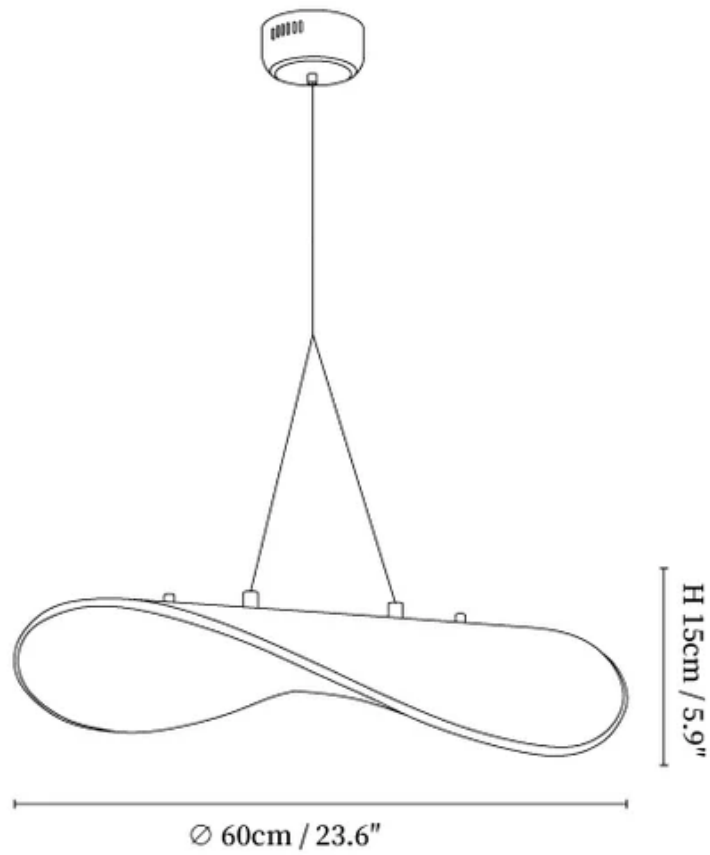

SPECIFICATION SHEET

SPECIFICATION DETAILS

*For custom options, consult factory for details

Fixture Dimensions	D 23.6" x W 21.7" x H 5.9"
Light source	Integrated LED
Wattage	~ 12W
Voltage	AC 110-240V
Dimming	Not supported
CRI(Ra)	90+ CRI
Mounting	Hardwired.
LED Rated Life	30000 hours
Color Temperature	Warm Light (3000K), Neutral Light (4000K), Cool Light (6000K)
Control method	Compatible with common wall switches (not included).
Finishes	Black.
Shadow Details	White.
Material	Metal, Natural Mulberry Silk.
Wire Length	The standard length of the cord is 59" (150 cm), the length is adjustable.

SPECIFICATION SHEET

SPECIFICATION DETAILS

*For custom options, consult factory for details

Fixture Dimensions	D 31.4" x W 29.1" x H 7.1"
Light source	Integrated LED
Wattage	~ 17W
Voltage	AC 110-240V
Dimming	Not supported
CRI(Ra)	90+ CRI
Mounting	Hardwired.
LED Rated Life	30000 hours
Color Temperature	Warm Light (3000K), Neutral Light (4000K), Cool Light (6000K)
Control method	Compatible with common wall switches (not included).
Finishes	Black.
Shadow Details	White.
Material	Metal, Natural Mulberry Silk.
Wire Length	The standard length of the cord is 59" (150 cm), the length is adjustable.

SPECIFICATION SHEET

SPECIFICATION DETAILS

*For custom options, consult factory for details

Fixture Dimensions	D 39.3" x W 36.2" x H 7.9"
Light source	Integrated LED
Wattage	~ 20W
Voltage	AC 110-240V
Dimming	Not supported
CRI(Ra)	90+ CRI
Mounting	Hardwired.
LED Rated Life	30000 hours
Color Temperature	Warm Light (3000K), Neutral Light (4000K), Cool Light (6000K)
Control method	Compatible with common wall switches (not included).
Finishes	Black.
Shadow Details	White.
Material	Metal, Natural Mulberry Silk.
Wire Length	The standard length of the cord is 59" (150 cm), the length is adjustable.