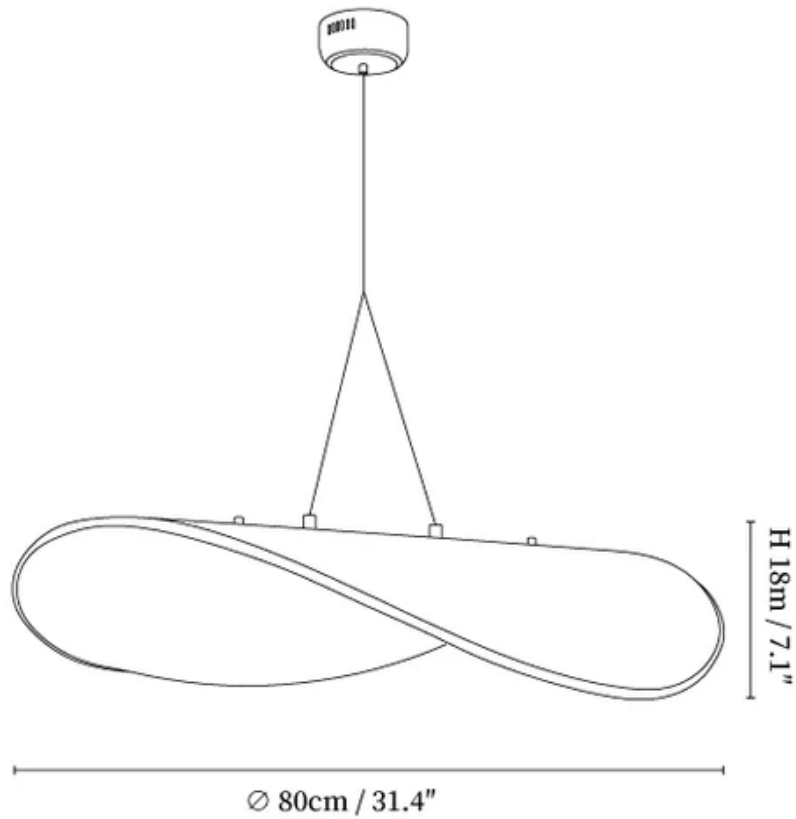

SPECIFICATION SHEET

SPECIFICATION DETAILS

*For custom options, consult factory for details

Fixture Dimensions	D 23.6" x W 21.7" x H 5.9"
Light source	Integrated LED
Wattage	~ 12W
Voltage	AC 110-240V
Dimming	Not supported
CRI(Ra)	90+ CRI
Mounting	Hardwired.
LED Rated Life	30000 hours
Color Temperature	Warm Light (3000K), Neutral Light (4000K), Cool Light (6000K)
Control method	Compatible with common wall switches (not included).
Finishes	Black.
Shadow Details	White.
Material	Metal, Natural Mulberry Silk.
Wire Length	The standard length of the cord is 59" (150 cm), the length is adjustable.

SPECIFICATION SHEET

SPECIFICATION DETAILS

*For custom options, consult factory for details

Fixture Dimensions	D 31.4" x W 29.1" x H 7.1"
Light source	Integrated LED
Wattage	~ 17W
Voltage	AC 110-240V
Dimming	Not supported
CRI(Ra)	90+ CRI
Mounting	Hardwired.
LED Rated Life	30000 hours
Color Temperature	Warm Light (3000K), Neutral Light (4000K), Cool Light (6000K)
Control method	Compatible with common wall switches (not included).
Finishes	Black.
Shadow Details	White.
Material	Metal, Natural Mulberry Silk.
Wire Length	The standard length of the cord is 59" (150 cm), the length is adjustable.

SPECIFICATION SHEET

SPECIFICATION DETAILS

*For custom options, consult factory for details

Fixture Dimensions	D 39.3" x W 36.2" x H 7.9"
Light source	Integrated LED
Wattage	~ 20W
Voltage	AC 110-240V
Dimming	Not supported
CRI(Ra)	90+ CRI
Mounting	Hardwired.
LED Rated Life	30000 hours
Color Temperature	Warm Light (3000K), Neutral Light (4000K), Cool Light (6000K)
Control method	Compatible with common wall switches (not included).
Finishes	Black.
Shadow Details	White.
Material	Metal, Natural Mulberry Silk.
Wire Length	The standard length of the cord is 59" (150 cm), the length is adjustable.