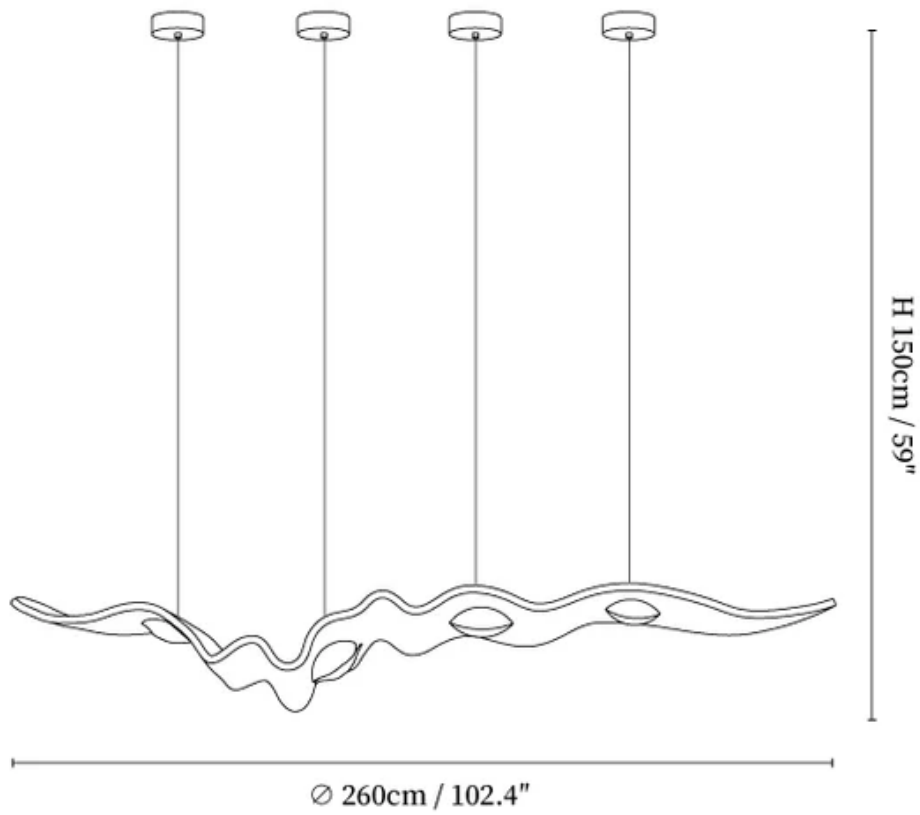

SPECIFICATION SHEET

SPECIFICATION DETAILS

*For custom options, consult factory for details

Fixture Dimensions	D 63.8" x H 59", D 74.8" x H 59", D 82.7" x H 59", D 102.4" x H 59"
Light source	Integrated LED
Wattage	~10W
Voltage	AC 110-240V
Dimming	Not supported
CRI(Ra)	90+ CRI
Mounting	Hardwired.
LED Rated Life	30000 hours
Color Temperature	Warm Light (3000K), Neutral Light (4000K), Cool Light (6000K)
Control method	Compatible with common wall switches(not included).
Finishes	Gold.
Shadow Details	Gold.
Material	Metal, Aluminum..
Wire Length	The standard length of the cord is 59" (150 cm), the length is adjustable.