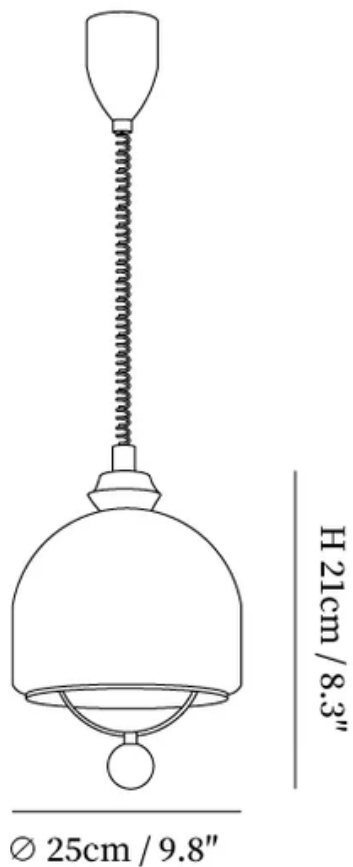

SPECIFICATION SHEET

SPECIFICATION DETAILS

*For custom options, consult factory for details

Fixture Dimensions	D 9.8" x H 8.3"
Light source	E26 or E27. (bulb not included)
Wattage	MAX 40W incandescent bulb or LED equivalent.
Voltage	AC 110-240V
Mounting	Hardwired.
Dimming	Compatible with dimmable bulbs (bulb not included)
Control method	Compatible with common wall switches (
Finishes	Dark walnut, Black.
Shade Details	Dark Brown.
Material	Metal, Glass, Wood.
Wire Length	The standard length of the cord is 59" (150 cm), the length is adjustable.