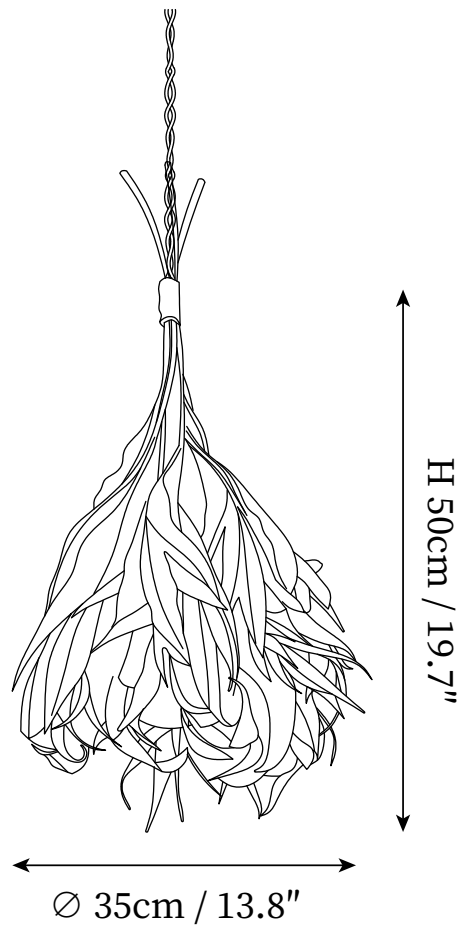

## SPECIFICATION DETAILS

\*For custom options, consult factory for details

<b>Fixture Dimensions</b>	D 13.8" x H 19.7"
<b>Light source</b>	E26 or E27. (bulb not included)
<b>Wattage</b>	MAX 40W incandescent bulb or LED equivalent.
<b>Voltage</b>	AC 110-240V
<b>Mounting</b>	Hardwired.
<b>Dimming</b>	Compatible with dimmable bulbs (bulb not included)
<b>Control method</b>	Compatible with common wall switches (not included)
<b>Finishes</b>	Natural yellow deadwood leaves.
<b>Shade Details</b>	Natural yellow deadwood leaves.
<b>Material</b>	Metal, Natural deadwood leaves.
<b>Wire Length</b>	The standard length of the cord is 59" (150 cm), the length is adjustable.