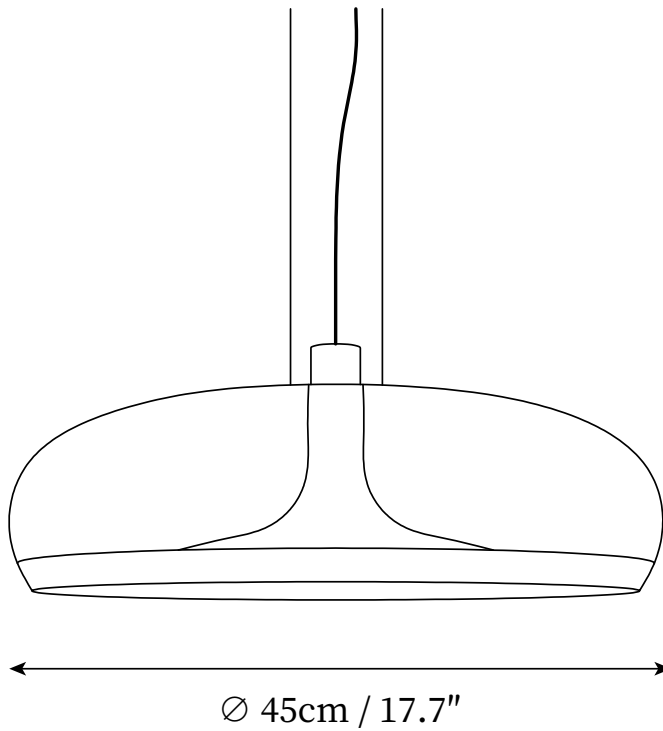

SPECIFICATION SHEET

SPECIFICATION DETAILS

*For custom options, consult factory for details

Fixture Dimmensions	D 17.7" x H 59"
Light source	Integrated LED
Wattage	~ 15W
Voltage	AC 110-240V
Dimming	Not supported
CRI(Ra)	90+ CRI
Mounting	Hardwired.
LED Rated Life	30000 hours
Color Temperature	Warm Light (3000K), Neutral Light (4000K), Cool Light (6000K)
Control method	Compatible with common wall switches(not included).
Finishes	Gold.
Shadow Details	Clear.
Material	Metal, Glass.
Wire Length	The standard length of the cord is 59" (150 cm), the length is adjustable.