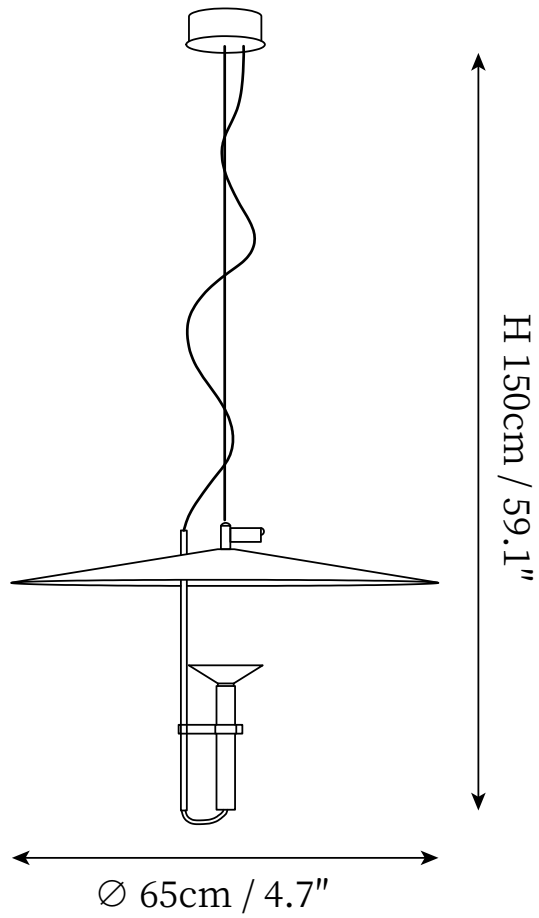

## SPECIFICATION DETAILS

\*For custom options, consult factory for details

<b>Fixture Dimensions</b>	D 25.6" x H 59.1"
<b>Light source</b>	Integrated LED
<b>Wattage</b>	~ 10W
<b>Voltage</b>	AC 110-240V
<b>Dimming</b>	Not supported
<b>CRI(Ra)</b>	90+ CRI
<b>Mounting</b>	Hardwired.
<b>LED Rated Life</b>	30000 hours
<b>Color Temperature</b>	Warm Light (3000K), Neutral Light (4000K), Cool Light (6000K)
<b>Control method</b>	Compatible with common wall switches(not included).
<b>Finishes</b>	Chrome.
<b>Shadow Details</b>	Black, White.
<b>Material</b>	Metal.
<b>Wire Length</b>	The standard length of the cord is 59" (150 cm), the length is adjustable.