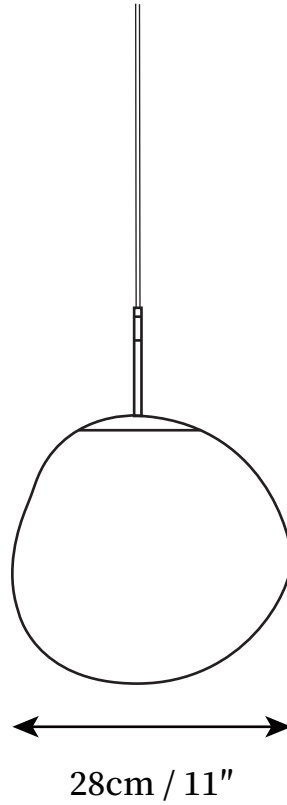

SPECIFICATION SHEET

SPECIFICATION DETAILS

*For custom options, consult factory for details

Fixture Dimensions	Dia 18cm / \varnothing 7"
Light source	E27
Wattage	40W
Voltage	AC 110-240V
Color Temperature	Based on the purchase of light bulbs
CRI(Ra)	80CRI
Mounting	Ceiling
Driver Required	NO
Optional Color Temps	Buy bulbs as needed
LED Rated Life	Based on bulb life (we do not supply bulbs)
Dimming	Dimming is not supported
Finishes	Silver, Gold, Red, Smoky Grey
Shade Details	Silver, Gold, Red, Smoky Grey
Material	Metal, PVC, Plastic
Wire Length	59"
Wire Type	Transparent Coaxial Wire

SPECIFICATION SHEET

SPECIFICATION DETAILS

*For custom options, consult factory for details

Fixture Dimensions	Dia 28cm / \varnothing 11"
Light source	E27
Wattage	40W
Voltage	AC 110-240V
Color Temperature	Based on the purchase of light bulbs
CRI(Ra)	80CRI
Mounting	Ceiling
Driver Required	NO
Optional Color Temps	Buy bulbs as needed
LED Rated Life	Based on bulb life (we do not supply bulbs)
Dimming	Dimming is not supported
Finishes	Silver, Gold, Red, Smoky Grey
Shade Details	Silver, Gold, Red, Smoky Grey
Material	Metal, PVC, Plastic
Wire Length	59"
Wire Type	Transparent Coaxial Wire

SPECIFICATION SHEET

SPECIFICATION DETAILS

*For custom options, consult factory for details

Fixture Dimensions	Dia 38cm / \varnothing 15"
Light source	E27
Wattage	40W
Voltage	AC 110-240V
Color Temperature	Based on the purchase of light bulbs
CRI(Ra)	80CRI
Mounting	Ceiling
Driver Required	NO
Optional Color Temps	Buy bulbs as needed
LED Rated Life	Based on bulb life (we do not supply bulbs)
Dimming	Dimming is not supported
Finishes	Silver, Gold, Red, Smoky Grey
Shade Details	Silver, Gold, Red, Smoky Grey
Material	Metal, PVC, Plastic
Wire Length	59"
Wire Type	Transparent Coaxial Wire