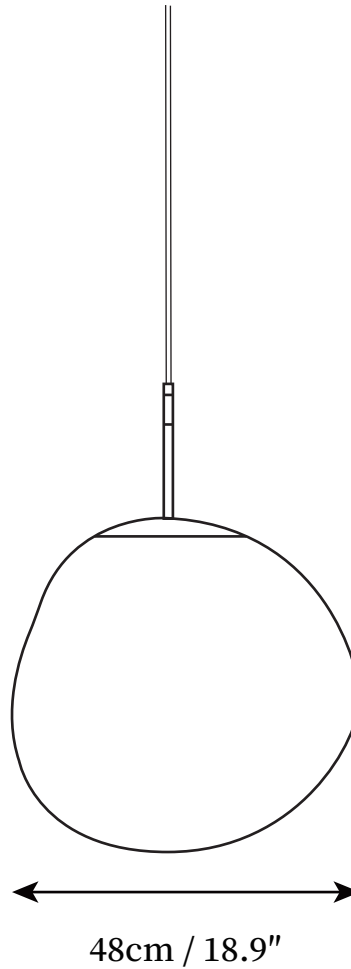

SPECIFICATION SHEET

SPECIFICATION DETAILS

*For custom options, consult factory for details

Fixture Dimensions	Dia 48cm / $\varnothing$ 18.9"
Light source	E27
Wattage	40W
Voltage	AC 110-240V
Color Temperature	Based on the purchase of light bulbs
CRI(Ra)	80CRI
Mounting	Ceiling
Driver Required	NO
Optional Color Temps	Buy bulbs as needed
LED Rated Life	Based on bulb life (we do not supply bulbs)
Dimming	Dimming is not supported
Finishes	Silver, Gold, Red, Smoky Grey
Shade Details	Silver, Gold, Red, Smoky Grey
Material	Metal, PVC, Plastic
Wire Length	59"
Wire Type	Transparent Coaxial Wire