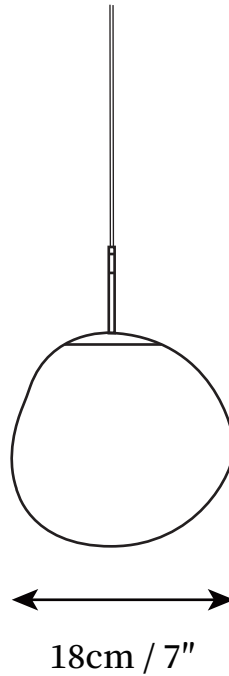

SPECIFICATION SHEET

SPECIFICATION DETAILS

*For custom options, consult factory for details

Fixture Dimensions	Dia 18cm / \varnothing 7"
Light source	E27
Wattage	40W
Voltage	AC 110-240V
Color Temperature	Based on the purchase of light bulbs
CRI(Ra)	80CRI
Mounting	Ceiling
Driver Required	NO
Optional Color Temps	Buy bulbs as needed
LED Rated Life	Based on bulb life (we do not supply bulbs)
Dimming	Dimming is not supported
Finishes	Silver, Gold, Red, Smoky Grey
Shade Details	Silver, Gold, Red, Smoky Grey
Material	Metal, PVC, Plastic
Wire Length	59"
Wire Type	Transparent Coaxial Wire

SPECIFICATION SHEET

SPECIFICATION DETAILS

*For custom options, consult factory for details

Fixture Dimensions	Dia 28cm / \varnothing 11"
Light source	E27
Wattage	40W
Voltage	AC 110-240V
Color Temperature	Based on the purchase of light bulbs
CRI(Ra)	80CRI
Mounting	Ceiling
Driver Required	NO
Optional Color Temps	Buy bulbs as needed
LED Rated Life	Based on bulb life (we do not supply bulbs)
Dimming	Dimming is not supported
Finishes	Silver, Gold, Red, Smoky Grey
Shade Details	Silver, Gold, Red, Smoky Grey
Material	Metal, PVC, Plastic
Wire Length	59"
Wire Type	Transparent Coaxial Wire

SPECIFICATION SHEET

SPECIFICATION DETAILS

*For custom options, consult factory for details

Fixture Dimensions	Dia 38cm / \varnothing 15"
Light source	E27
Wattage	40W
Voltage	AC 110-240V
Color Temperature	Based on the purchase of light bulbs
CRI(Ra)	80CRI
Mounting	Ceiling
Driver Required	NO
Optional Color Temps	Buy bulbs as needed
LED Rated Life	Based on bulb life (we do not supply bulbs)
Dimming	Dimming is not supported
Finishes	Silver, Gold, Red, Smoky Grey
Shade Details	Silver, Gold, Red, Smoky Grey
Material	Metal, PVC, Plastic
Wire Length	59"
Wire Type	Transparent Coaxial Wire