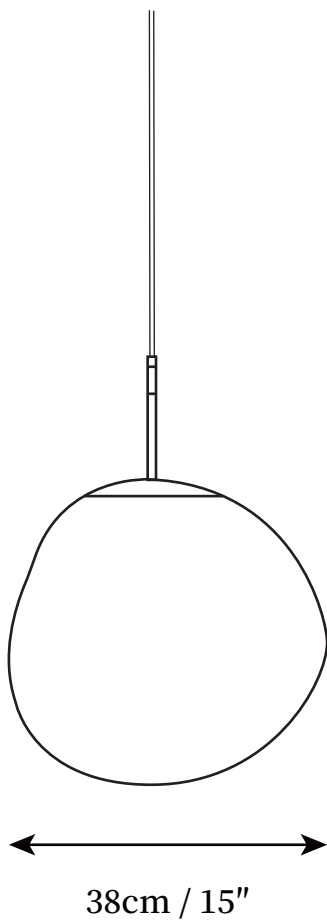

SPECIFICATION SHEET

SPECIFICATION DETAILS

*For custom options, consult factory for details

Fixture Dimensions	Dia 18cm / \varnothing 7"
Light source	E27
Wattage	40W
Voltage	AC 110-240V
Color Temperature	Based on the purchase of light bulbs
CRI(Ra)	80CRI
Mounting	Ceiling
Driver Required	NO
Optional Color Temps	Buy bulbs as needed
LED Rated Life	Based on bulb life (we do not supply bulbs)
Dimming	Dimming is not supported
Finishes	Silver, Gold, Red, Smoky Grey
Shade Details	Silver, Gold, Red, Smoky Grey
Material	Metal, PVC, Plastic
Wire Length	59"
Wire Type	Transparent Coaxial Wire

SPECIFICATION SHEET

SPECIFICATION DETAILS

*For custom options, consult factory for details

Fixture Dimensions	Dia 28cm / \varnothing 11"
Light source	E27
Wattage	40W
Voltage	AC 110-240V
Color Temperature	Based on the purchase of light bulbs
CRI(Ra)	80CRI
Mounting	Ceiling
Driver Required	NO
Optional Color Temps	Buy bulbs as needed
LED Rated Life	Based on bulb life (we do not supply bulbs)
Dimming	Dimming is not supported
Finishes	Silver, Gold, Red, Smoky Grey
Shade Details	Silver, Gold, Red, Smoky Grey
Material	Metal, PVC, Plastic
Wire Length	59"
Wire Type	Transparent Coaxial Wire

SPECIFICATION SHEET

SPECIFICATION DETAILS

*For custom options, consult factory for details

Fixture Dimensions	Dia 38cm / \varnothing 15"
Light source	E27
Wattage	40W
Voltage	AC 110-240V
Color Temperature	Based on the purchase of light bulbs
CRI(Ra)	80CRI
Mounting	Ceiling
Driver Required	NO
Optional Color Temps	Buy bulbs as needed
LED Rated Life	Based on bulb life (we do not supply bulbs)
Dimming	Dimming is not supported
Finishes	Silver, Gold, Red, Smoky Grey
Shade Details	Silver, Gold, Red, Smoky Grey
Material	Metal, PVC, Plastic
Wire Length	59"
Wire Type	Transparent Coaxial Wire