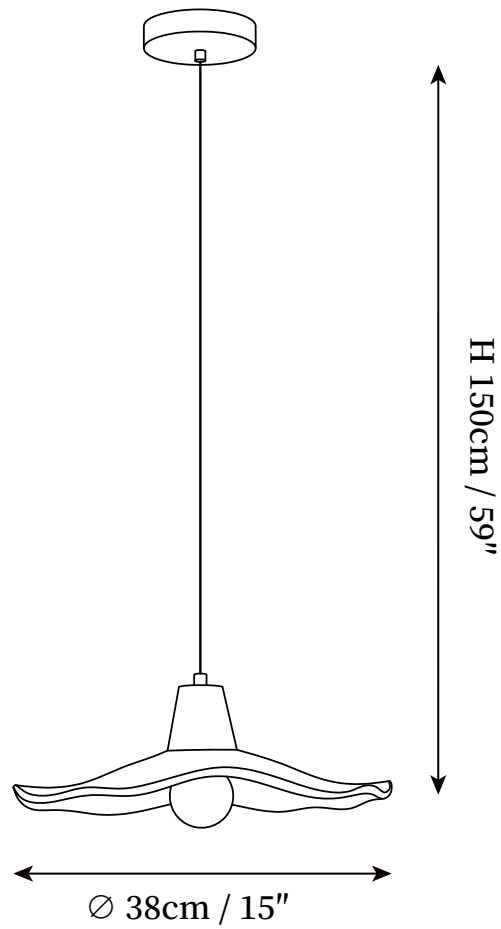

## SPECIFICATION DETAILS

\*For custom options, consult factory for details

---

<b>Fixture Dimensions</b>	D 11" x H 59", D 15" x H 59"
<b>Light source</b>	E26 or E27 (bulb not included).
<b>Wattage</b>	MAX 40W incandescent bulb or LED equivalent.
<b>Voltage</b>	AC 110-240V
<b>Mounting</b>	Hardwired.
<b>Dimming</b>	Compatible with dimmable bulbs (bulb not included)
<b>Control method</b>	Compatible with common wall switches(not included)
<b>Finishes</b>	Black.
<b>Shade Details</b>	Imitation walnut wood grain.
<b>Material</b>	Metal, Resin.
<b>Wire Length</b>	The standard length of the cord is 59" (150 cm), the length is adjustable.