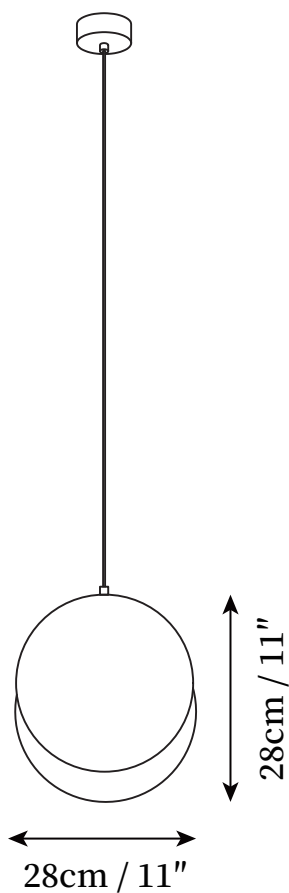

SPECIFICATION SHEET

SPECIFICATION DETAILS

*For custom options, consult factory for details

Fixture Dimensions	∅ 7.1", ∅ 11"
Light source	Integrated LED
Wattage	10W
Voltage	AC 110-240V
Dimming	Not supported
CRI(Ra)	90+CRI
Mounting	Hardwired
Optional Color Temps	Warm Light (3000K), Neutral Light (4500K), Cool Light (6000K)
LED Rated Life	30000 hours
Control method	Compatible with common wall switch (not included)
Finishes	Black, White
Shade Details	White
Material	Metal, Acrylic
Wire Length	59"
Wire Type	Black Wire