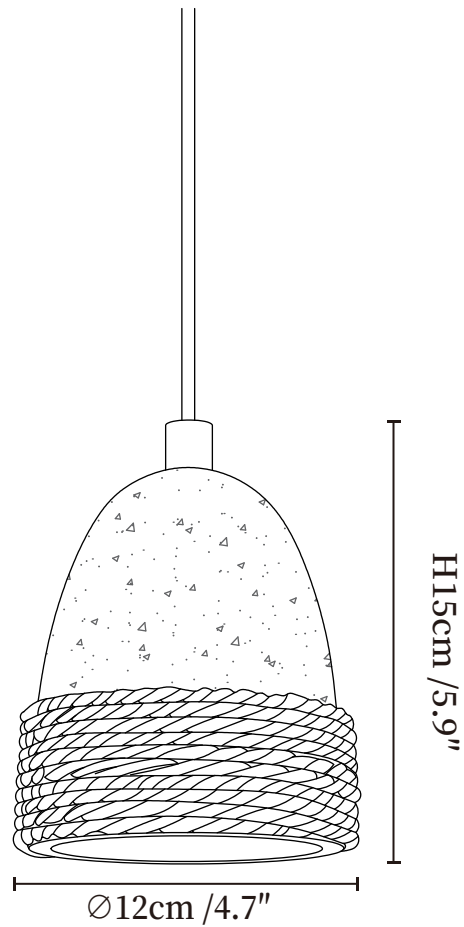

SPECIFICATION SHEET

SPECIFICATION DETAILS

*For custom options, consult factory for details

Fixture Dimensions	Ø 4.7" x H 5.9"
Light source	E26 or E27 (bulb not included)
Wattage	MAX 40W incandescent bulb or LED equivalent.
Voltage	AC 110-240V
Mounting	Hardwired.
Dimming	Compatible with dimmable bulbs (bulb not included)
Control method	Compatible with common wall switches (not included)
Finishes	Yellow Travertine.
Shade Details	Yellow Travertine.
Material	Metal, Yellow Travertine, Rattan.
Wire Length	The standard length of the suspended wire is 59 "(150 cm) and the length is adjustable.