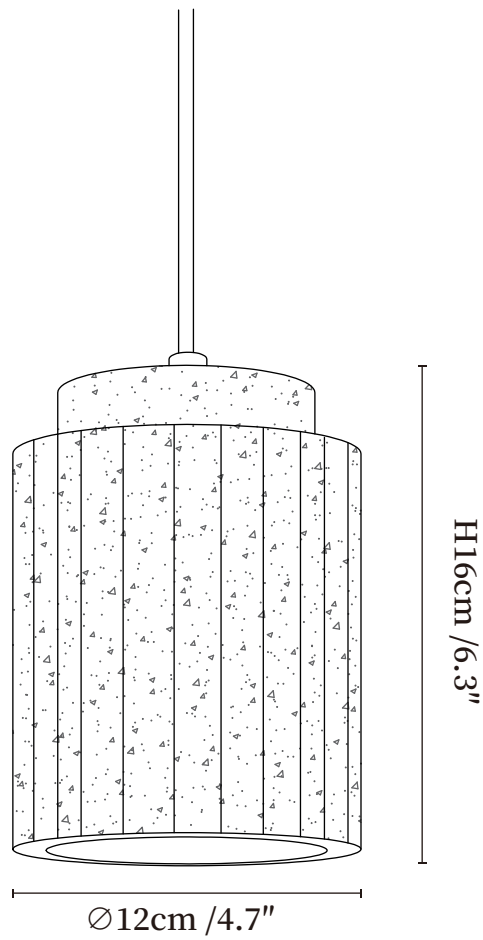

SPECIFICATION SHEET

SPECIFICATION DETAILS

*For custom options, consult factory for details

Fixture Dimensions	Ø 4.7" x H 6.3"
Light source	E26 or E27 (bulb not included)
Wattage	MAX 40W incandescent bulb or LED equivalent.
Voltage	AC 110-240V
Mounting	Hardwired.
Dimming	Compatible with dimmable bulbs (bulb not included)
Control method	Compatible with common wall switches (not included)
Finishes	Yellow Travertine.
Shade Details	Yellow Travertine.
Material	Yellow Travertine, Metal.
Wire Length	The standard length of the suspended wire is 59 "(150 cm) and the length is adjustable.
