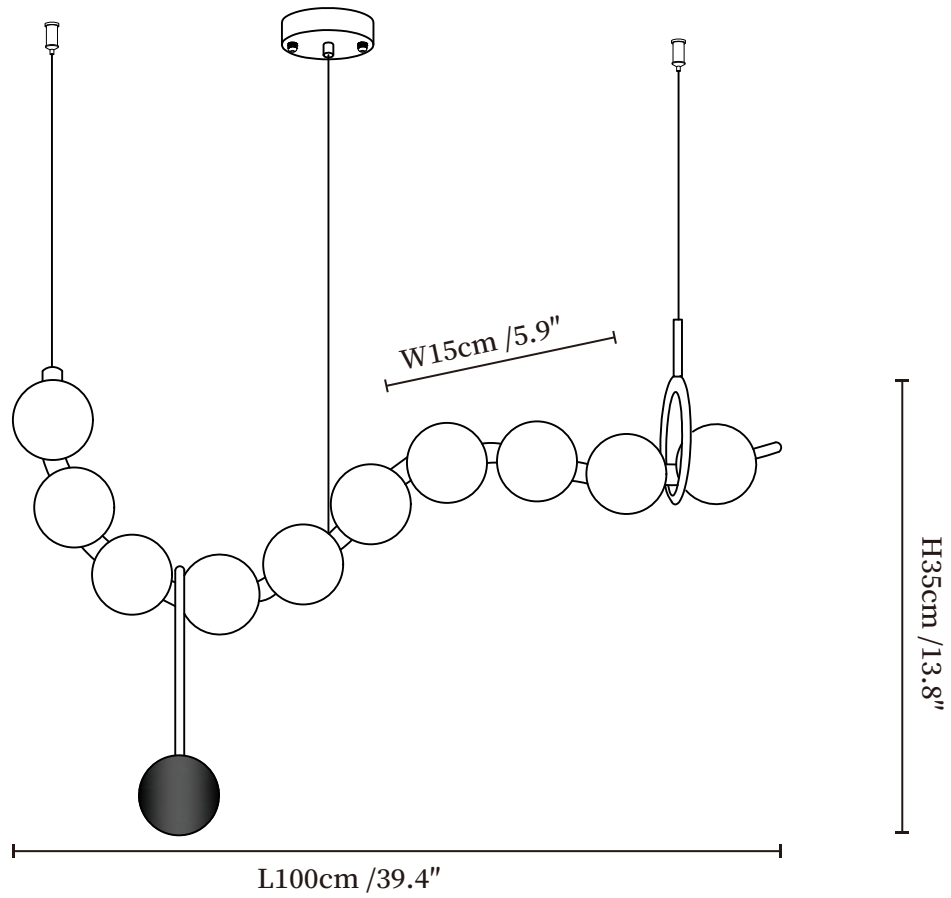

# SPECIFICATION SHEET

## SPECIFICATION DETAILS

\*For custom options, consult factory for details

<b>Fixture Dimensions</b>	L 39.4" x H 5.9" x H 13.8"
<b>Light source</b>	Integrated LED
<b>Wattage</b>	~ 45W
<b>Voltage</b>	AC 110-240V
<b>Dimming</b>	Not supported
<b>CRI(Ra)</b>	90+ CRI
<b>Mounting</b>	Hardwired.
<b>LED Rated Life</b>	30000 hours
<b>Color Temperature</b>	Warm Light (3000K), Neutral Light (4000K), Cool Light (6000K)
<b>Control method</b>	Compatible with common wall switches(not included)
<b>Finishes</b>	Rose gold.
<b>Shadow Details</b>	White.
<b>Material</b>	Metal, Acrylic.
<b>Wire Length</b>	The standard length of the cord is 59" (150 cm), the length is adjustable.

## SPECIFICATION DETAILS

\*For custom options, consult factory for details

<b>Fixture Dimensions</b>	L 55.1" x H 5.9" x H 13.8"
<b>Light source</b>	Integrated LED
<b>Wattage</b>	~ 57W
<b>Voltage</b>	AC 110-240V
<b>Dimming</b>	Not supported
<b>CRI(Ra)</b>	90+ CRI
<b>Mounting</b>	Hardwired.
<b>LED Rated Life</b>	30000 hours
<b>Color Temperature</b>	Warm Light (3000K), Neutral Light (4000K), Cool Light (6000K)
<b>Control method</b>	Compatible with common wall switches(not included)
<b>Finishes</b>	Rose gold.
<b>Shadow Details</b>	White.
<b>Material</b>	Metal, Acrylic.
<b>Wire Length</b>	The standard length of the cord is 59" (150 cm), the length is adjustable.