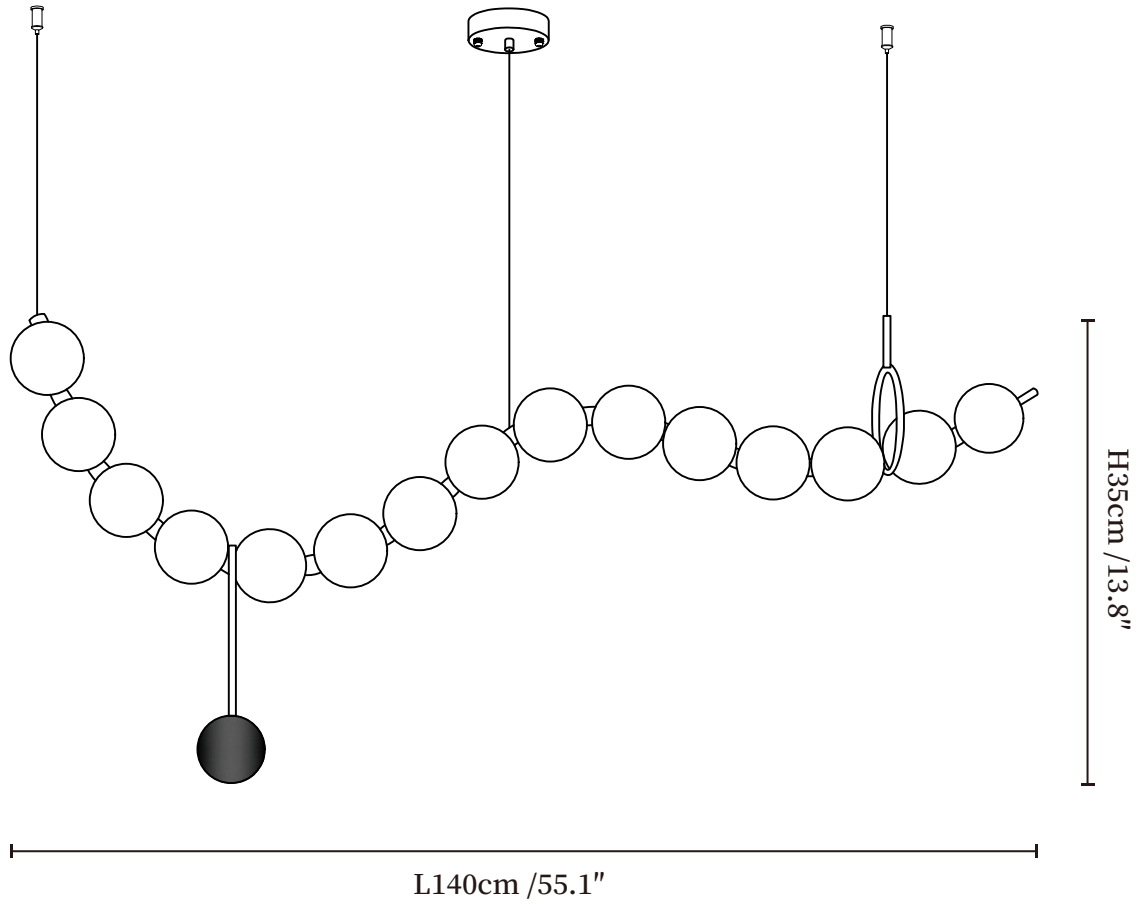

# SPECIFICATION SHEET

## SPECIFICATION DETAILS

\*For custom options, consult factory for details

<b>Fixture Dimensions</b>	L 39.4" x H 5.9" x H 13.8"
<b>Light source</b>	Integrated LED
<b>Wattage</b>	~ 45W
<b>Voltage</b>	AC 110-240V
<b>Dimming</b>	Not supported
<b>CRI(Ra)</b>	90+ CRI
<b>Mounting</b>	Hardwired.
<b>LED Rated Life</b>	30000 hours
<b>Color Temperature</b>	Warm Light (3000K), Neutral Light (4000K), Cool Light (6000K)
<b>Control method</b>	Compatible with common wall switches(not included)
<b>Finishes</b>	Rose gold.
<b>Shadow Details</b>	White.
<b>Material</b>	Metal, Acrylic.
<b>Wire Length</b>	The standard length of the cord is 59" (150 cm), the length is adjustable.

## SPECIFICATION DETAILS

\*For custom options, consult factory for details

<b>Fixture Dimensions</b>	L 55.1" x H 5.9" x H 13.8"
<b>Light source</b>	Integrated LED
<b>Wattage</b>	~ 57W
<b>Voltage</b>	AC 110-240V
<b>Dimming</b>	Not supported
<b>CRI(Ra)</b>	90+ CRI
<b>Mounting</b>	Hardwired.
<b>LED Rated Life</b>	30000 hours
<b>Color Temperature</b>	Warm Light (3000K), Neutral Light (4000K), Cool Light (6000K)
<b>Control method</b>	Compatible with common wall switches(not included)
<b>Finishes</b>	Rose gold.
<b>Shadow Details</b>	White.
<b>Material</b>	Metal, Acrylic.
<b>Wire Length</b>	The standard length of the cord is 59" (150 cm), the length is adjustable.