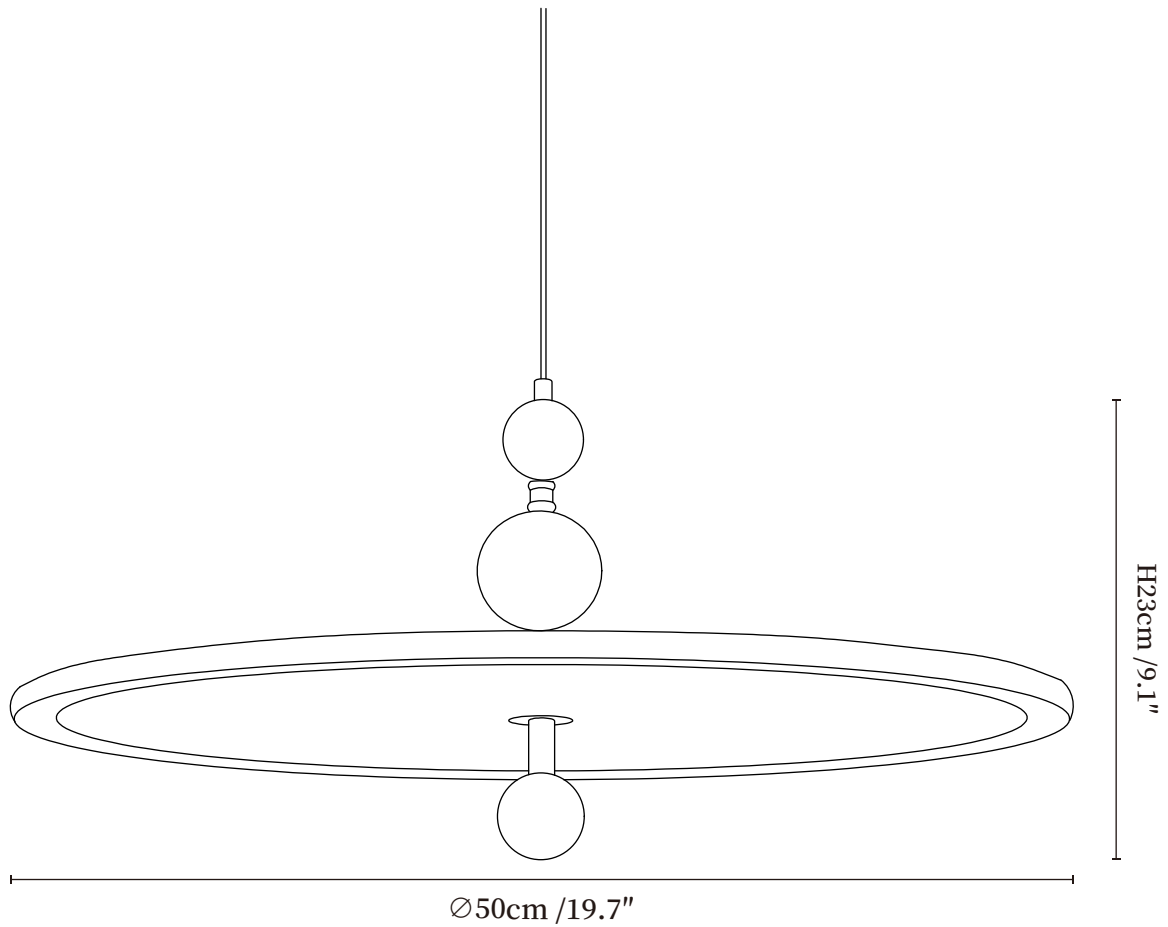

SPECIFICATION SHEET

SPECIFICATION DETAILS

*For custom options, consult factory for details

Fixture Dimensions	Ø 15.7" x H 9.1"
Light source	Integrated LED
Wattage	~ 24W
Voltage	AC 110-240V
Dimming	Not supported
CRI(Ra)	90+ CRI
Mounting	Hardwired.
LED Rated Life	30000 hours
Color Temperature	Warm Light (3000K), Neutral Light (4000K), Cool Light (6000K)
Control method	Compatible with common wall switches (
Finishes	Walnut wood, Black.
Shadow Details	White.
Material	Metal, Acrylic.
Wire Length	The standard length of the cord is 59" (150 cm), the length is adjustable.

SPECIFICATION SHEET

SPECIFICATION DETAILS

*For custom options, consult factory for details

Fixture Dimensions	Ø 19.7" x H 9.1"
Light source	Integrated LED
Wattage	~ 36W
Voltage	AC 110-240V
Dimming	Not supported
CRI(Ra)	90+ CRI
Mounting	Hardwired.
LED Rated Life	30000 hours
Color Temperature	Warm Light (3000K), Neutral Light (4000K), Cool Light (6000K)
Control method	Compatible with common wall switches (
Finishes	Walnut wood, Black.
Shadow Details	White.
Material	Metal, Acrylic.
Wire Length	The standard length of the cord is 59" (150 cm), the length is adjustable.