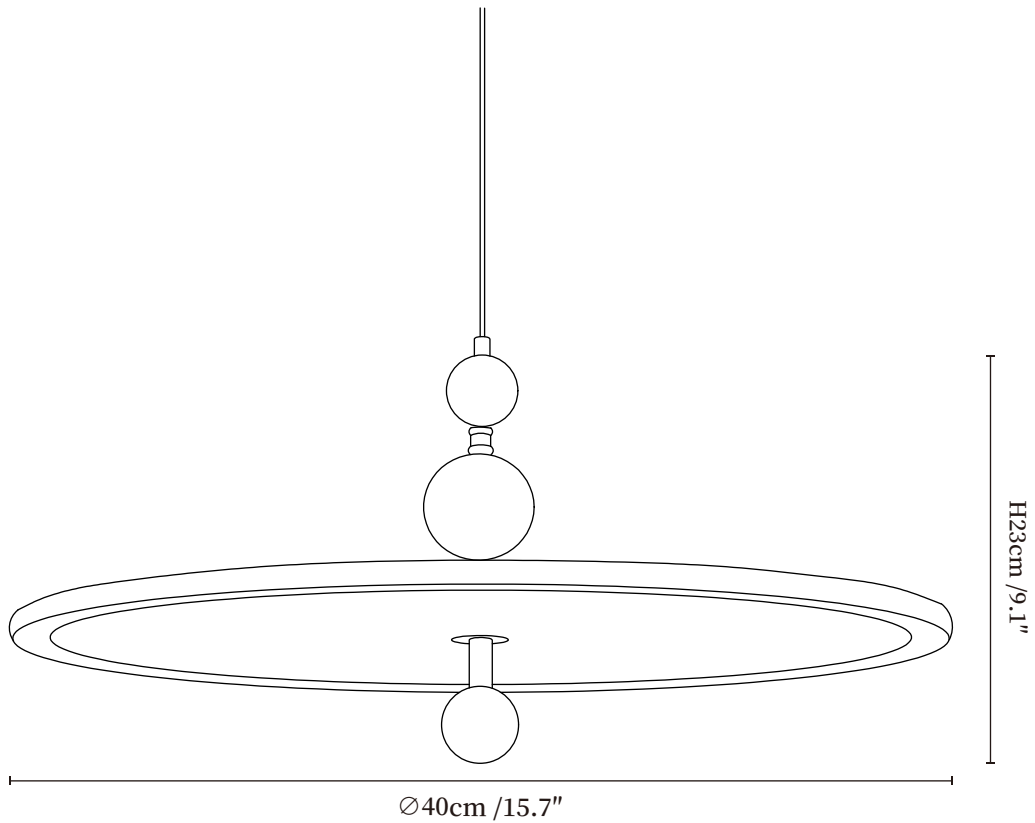

SPECIFICATION SHEET

SPECIFICATION DETAILS

*For custom options, consult factory for details

Fixture Dimensions	Ø 15.7" x H 9.1"
Light source	Integrated LED
Wattage	~ 24W
Voltage	AC 110-240V
Dimming	Not supported
CRI(Ra)	90+ CRI
Mounting	Hardwired.
LED Rated Life	30000 hours
Color Temperature	Warm Light (3000K), Neutral Light (4000K), Cool Light (6000K)
Control method	Compatible with common wall switches (
Finishes	Walnut wood, Black.
Shadow Details	White.
Material	Metal, Acrylic.
Wire Length	The standard length of the cord is 59" (150 cm), the length is adjustable.

SPECIFICATION SHEET

SPECIFICATION DETAILS

*For custom options, consult factory for details

Fixture Dimensions	Ø 19.7" x H 9.1"
Light source	Integrated LED
Wattage	~ 36W
Voltage	AC 110-240V
Dimming	Not supported
CRI(Ra)	90+ CRI
Mounting	Hardwired.
LED Rated Life	30000 hours
Color Temperature	Warm Light (3000K), Neutral Light (4000K), Cool Light (6000K)
Control method	Compatible with common wall switches (
Finishes	Walnut wood, Black.
Shadow Details	White.
Material	Metal, Acrylic.
Wire Length	The standard length of the cord is 59" (150 cm), the length is adjustable.