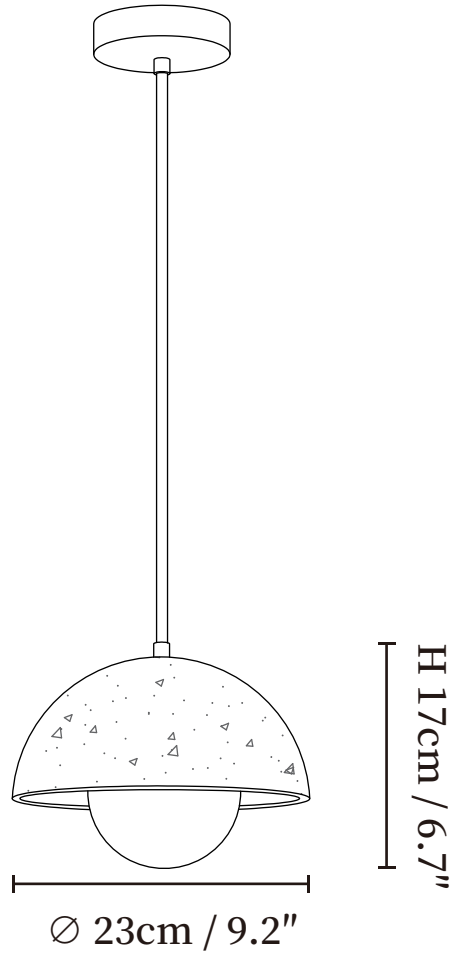

# SPECIFICATION SHEET

---

## SPECIFICATION DETAILS

\*For custom options, consult factory for details

<b>Fixture Dimensions</b>	Ø 5.1" x H 11.8"
<b>Light source</b>	Integrated LED
<b>Wattage</b>	~ 5W
<b>Voltage</b>	AC 110-240V
<b>Dimming</b>	Not supported
<b>CRI(Ra)</b>	90+ CRI
<b>Mounting</b>	Hardwired.
<b>LED Rated Life</b>	30000 hours
<b>Color Temperature</b>	Warm Light (3000K), Neutral Light (4000K), Cool Light (6000K)
<b>Control method</b>	Compatible with common wall switches(not included)
<b>Finishes</b>	Yellow Travertine.
<b>Shadow Details</b>	Wood color, Walnut color.
<b>Material</b>	Travertine, Wood.
<b>Wire Length</b>	The standard length of the cord is 59" (150 cm), the length is adjustable.