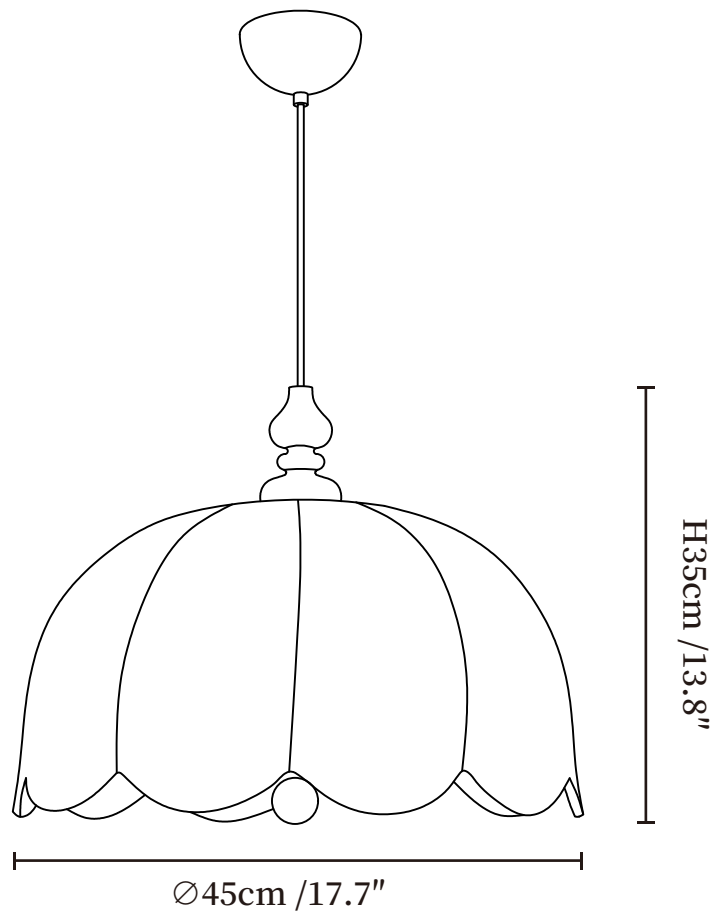

SPECIFICATION SHEET

SPECIFICATION DETAILS

*For custom options, consult factory for details

Fixture Dimensions	Ø 17.7" x H 13.8"
Light source	E26 or E27 (bulb not included)
Wattage	MAX 40W incandescent bulb or LED equivalent.
Voltage	AC 110-240V
Mounting	Hardwired.
Dimming	Compatible with dimmable bulbs (bulb not included)
Control method	Compatible with common wall switches (not included)
Finishes	Walnut Wood.
Shade Details	Beige.
Material	Fabric, Metal, Wood.
Wire Length	The standard length of the suspended wire is 59" (150 cm) and the length is adjustable.