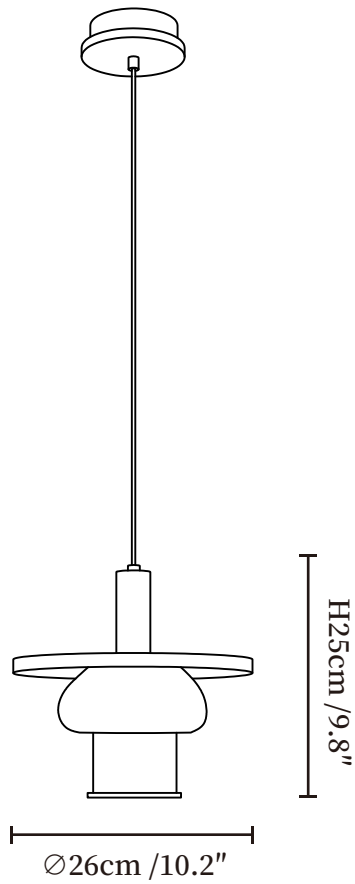

# SPECIFICATION SHEET

---

## SPECIFICATION DETAILS

\*For custom options, consult factory for details

<b>Fixture Dimensions</b>	Ø 10.2" x H 9.8"
<b>Light source</b>	Integrated LED
<b>Wattage</b>	~ 5W
<b>Voltage</b>	AC 110-240V
<b>Dimming</b>	Not supported
<b>CRI(Ra)</b>	90+ CRI
<b>Mounting</b>	Hardwired.
<b>LED Rated Life</b>	30000 hours
<b>Color Temperature</b>	Warm Light (3000K), Neutral Light (4000K), Cool Light (6000K)
<b>Control method</b>	Compatible with common wall switches(not included)
<b>Finishes</b>	Wood Color, Walnut Color, Black
<b>Shadow Details</b>	White
<b>Material</b>	Metal, Wood, Glass
<b>Wire Length</b>	The standard length of the cord is 59" (150 cm), the length is adjustable.