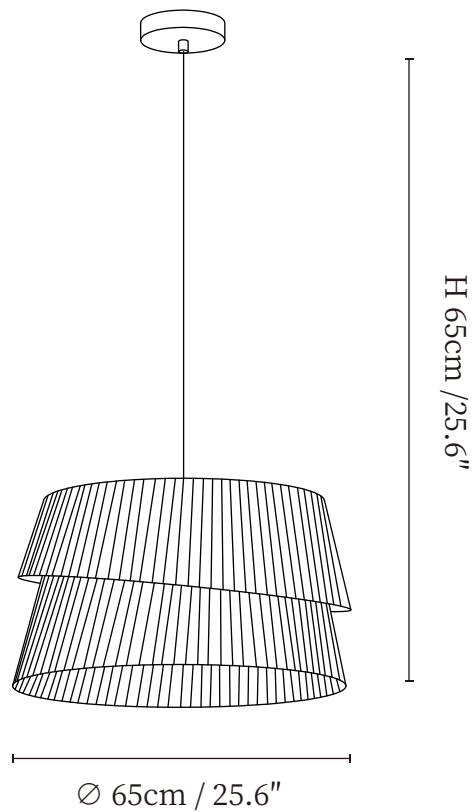

SPECIFICATION SHEET

SPECIFICATION DETAILS

*For custom options, consult factory for details

Fixture Dimensions	D 17.7" x H 17.7", D 21.7" x H 21.7", D 25.6" x H 25.6"
Light source	E26 or E27 (bulb not included)
Wattage	MAX 40W incandescent bulb or LED equivalent.
Voltage	AC 110-240V
Mounting	Hardwired.
Dimming	Compatible with dimmable bulbs (bulb not included)
Control method	Compatible with common wall switches (not included)
Finishes	White
Shade Details	Beige
Material	Metal, Iron, Fabric
Wire Length	The standard length of the suspended wire is 59 "(150 cm) and the length is adjustable.