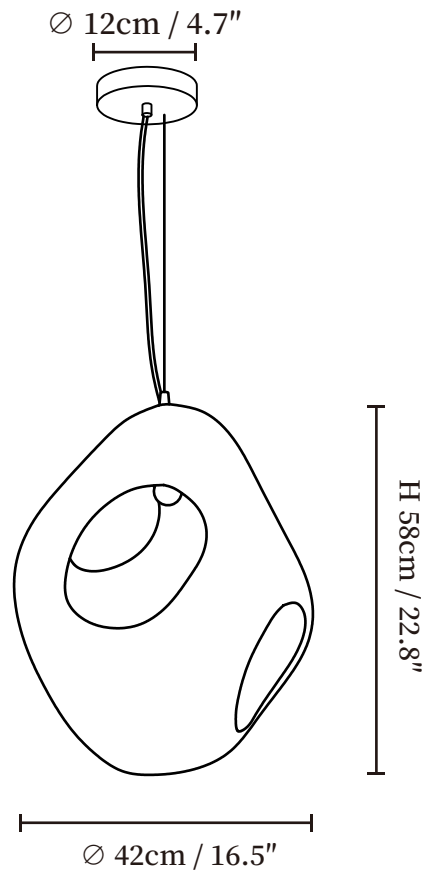

SPECIFICATION SHEET

SPECIFICATION DETAILS

*For custom options, consult factory for details

Fixture Dimensions	Ø 11.0" x H 15.3", Ø 16.5" x H 22.8"
Light source	E26 or E27. (bulb not included)
Wattage	MAX 40W incandescent bulb or LED equivalent.
Voltage	AC 110-240V
Mounting	Hardwired.
Dimming	Compatible with dimmable bulbs (bulb not included)
Control method	Compatible with common wall switches (not included)
Finishes	White.
Shade Details	White.
Material	High density polystyrene, Metal.
Wire Length	The standard length of the cord is 59" (150 cm), the length is adjustable.