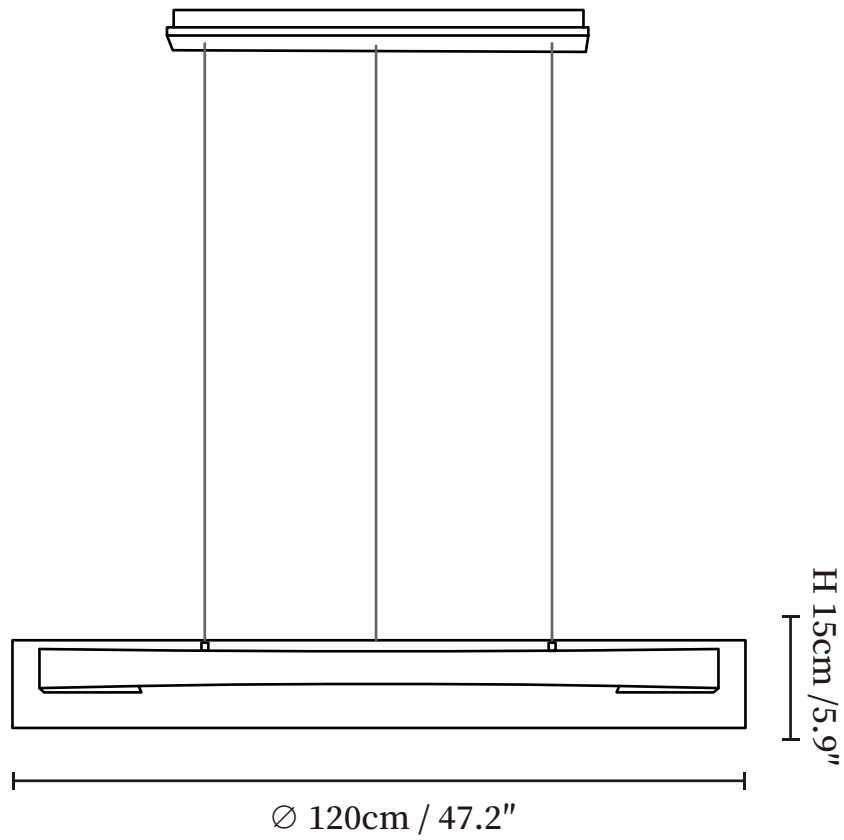

SPECIFICATION SHEET

SPECIFICATION DETAILS

*For custom options, consult factory for details

Fixture Dimensions	L 47.2" x H 5.9"
Light source	Integrated LED
Wattage	~ 33W
Voltage	AC 110-240V
Dimming	Compatible with dimmable LED and dimmable bulbs.
CRI(Ra)	90+ CRI
Mounting	Hardwired.
LED Rated Life	30000 hours
Color Temperature	Warm Light (3000K), Neutral Light (4000K), Cool Light (6000K)
Control method	Compatible with common wall switches (
Finishes	Wood Color, Walnut Color, Black.
Shads Details	Wood Color, Walnut Color, Black.
Material	Wood, Metal.
Rod Length	The standard length of the cord is 59" (150 cm), the length is adjustable.