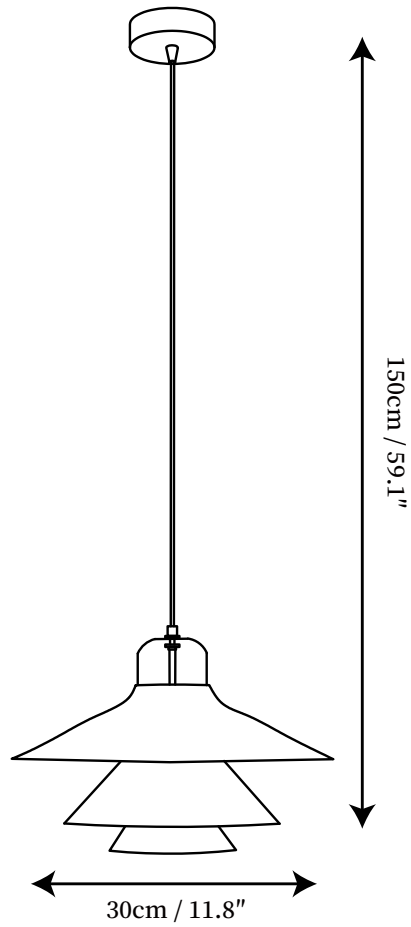

SPECIFICATION SHEET

SPECIFICATION DETAILS

*For custom options, consult factory for details

Fixture Dimensions	D 11.8" x H 59.1"
Light source	E26 or E27 (bulb not included)
Wattage	MAX 40W incandescent bulb or LED equivalent.
Voltage	AC 110-240V
Mounting	Hardwired.
Dimming	Compatible with dimmable bulbs (bulb not included)
Control method	Compatible with common wall switches(
Finishes	White, Red, Green
Shade Details	White
Material	Aluminum, Glass
Wire Length	The standard length of the cord is 59" (150 cm), the length is adjustable.

SPECIFICATION SHEET

SPECIFICATION DETAILS

*For custom options, consult factory for details

Fixture Dimensions	D 15.7" x H 59.1"
Light source	E26 or E27 (bulb not included)
Wattage	MAX 40W incandescent bulb or LED equivalent.
Voltage	AC 110-240V
Mounting	Hardwired.
Dimming	Compatible with dimmable bulbs (bulb not included)
Control method	Compatible with common wall switches (not included)
Finishes	White, Red, Green
Shade Details	White
Material	Aluminum, Glass
Wire Length	The standard length of the cord is 59" (150 cm), the length is adjustable.