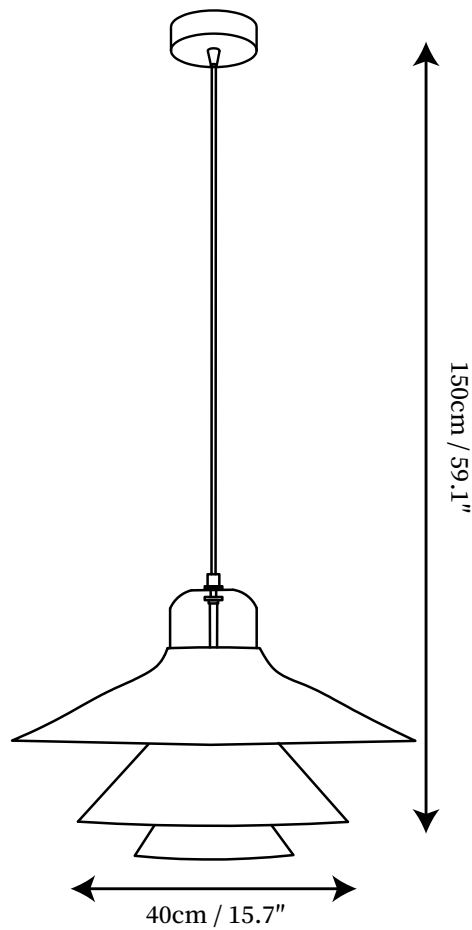

SPECIFICATION SHEET

SPECIFICATION DETAILS

*For custom options, consult factory for details

Fixture Dimensions	D 11.8" x H 59.1"
Light source	E26 or E27 (bulb not included)
Wattage	MAX 40W incandescent bulb or LED equivalent.
Voltage	AC 110-240V
Mounting	Hardwired.
Dimming	Compatible with dimmable bulbs (bulb not included)
Control method	Compatible with common wall switches(
Finishes	White, Red, Green
Shade Details	White
Material	Aluminum, Glass
Wire Length	The standard length of the cord is 59" (150 cm), the length is adjustable.

SPECIFICATION SHEET

SPECIFICATION DETAILS

*For custom options, consult factory for details

Fixture Dimensions	D 15.7" x H 59.1"
Light source	E26 or E27 (bulb not included)
Wattage	MAX 40W incandescent bulb or LED equivalent.
Voltage	AC 110-240V
Mounting	Hardwired.
Dimming	Compatible with dimmable bulbs (bulb not included)
Control method	Compatible with common wall switches (not included)
Finishes	White, Red, Green
Shade Details	White
Material	Aluminum, Glass
Wire Length	The standard length of the cord is 59" (150 cm), the length is adjustable.