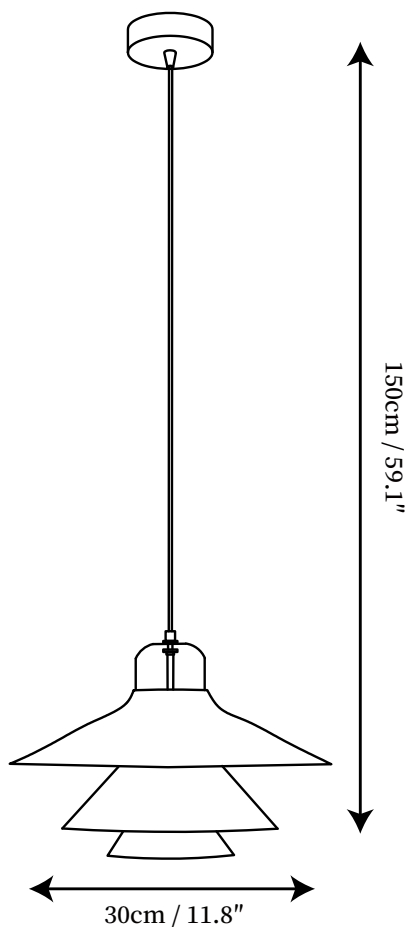

SPECIFICATION SHEET

SPECIFICATION DETAILS

*For custom options, consult factory for details

Fixture Dimensions	D 11.8" x H 59.1"
Light source	E26 or E27 (bulb not included)
Wattage	MAX 40W incandescent bulb or LED equivalent.
Voltage	AC 110-240V
Mounting	Hardwired.
Dimming	Compatible with dimmable bulbs (bulb not included)
Control method	Compatible with common wall switches (not included)
Finishes	White, Red, Green
Shade Details	White
Material	Aluminum, Glass
Wire Length	The standard length of the cord is 59" (150 cm), the length is adjustable.

SPECIFICATION SHEET

SPECIFICATION DETAILS

*For custom options, consult factory for details

Fixture Dimensions	D 15.7" x H 59.1"
Light source	E26 or E27 (bulb not included)
Wattage	MAX 40W incandescent bulb or LED equivalent.
Voltage	AC 110-240V
Mounting	Hardwired.
Dimming	Compatible with dimmable bulbs (bulb not included)
Control method	Compatible with common wall switches (not included)
Finishes	White, Red, Green
Shade Details	White
Material	Aluminum, Glass
Wire Length	The standard length of the cord is 59" (150 cm), the length is adjustable.
