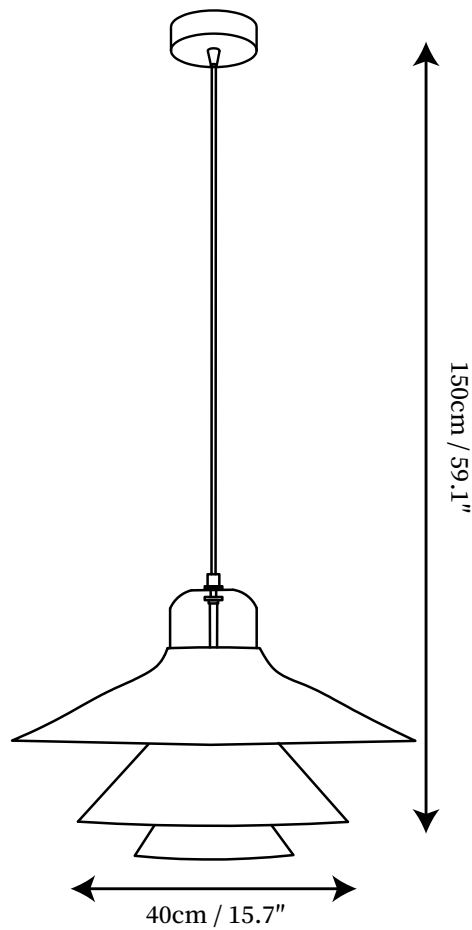

SPECIFICATION SHEET

SPECIFICATION DETAILS

*For custom options, consult factory for details

Fixture Dimensions	D 11.8" x H 59.1"
Light source	E26 or E27 (bulb not included)
Wattage	MAX 40W incandescent bulb or LED equivalent.
Voltage	AC 110-240V
Mounting	Hardwired.
Dimming	Compatible with dimmable bulbs (bulb not included)
Control method	Compatible with common wall switches (not included)
Finishes	White, Red, Green
Shade Details	White
Material	Aluminum, Glass
Wire Length	The standard length of the cord is 59" (150 cm), the length is adjustable.

SPECIFICATION SHEET

SPECIFICATION DETAILS

*For custom options, consult factory for details

Fixture Dimensions	D 15.7" x H 59.1"
Light source	E26 or E27 (bulb not included)
Wattage	MAX 40W incandescent bulb or LED equivalent.
Voltage	AC 110-240V
Mounting	Hardwired.
Dimming	Compatible with dimmable bulbs (bulb not included)
Control method	Compatible with common wall switches (not included)
Finishes	White, Red, Green
Shade Details	White
Material	Aluminum, Glass
Wire Length	The standard length of the cord is 59" (150 cm), the length is adjustable.
