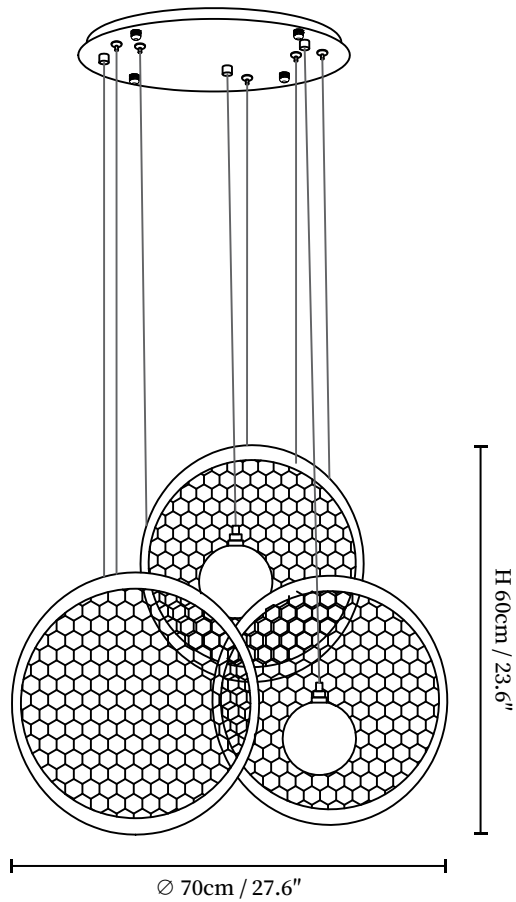

SPECIFICATION SHEET

SPECIFICATION DETAILS

*For custom options, consult factory for details

Fixture Dimensions	D 27.6" x H 23.6"
Light source	Integrated LED
Wattage	~ 5W
Voltage	AC 110-240V
Dimming	Not supported
CRI(Ra)	90+ CRI
Mounting	Hardwired.
LED Rated Life	30000 hours
Color Temperature	Warm Light (3000K), Neutral Light (4000K), Cool Light (6000K)
Control method	Compatible with common wall switches (not included)
Finishes	Wood Color, Walnut Color.
Shadow Details	White.
Material	Metal, Wood, Acrylic.
Wire Length	The standard length of the cord is 59" (150 cm), the length is adjustable.