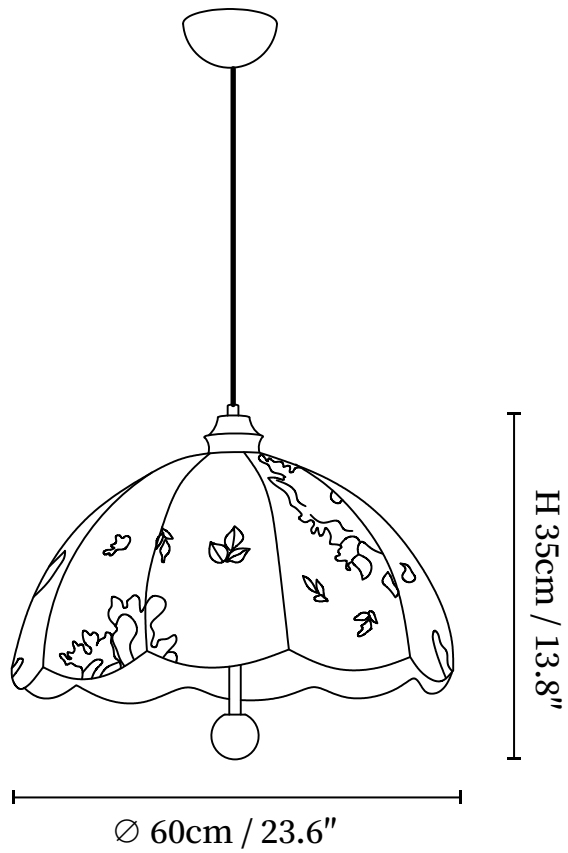

SPECIFICATION SHEET

SPECIFICATION DETAILS

*For custom options, consult factory for details

Fixture Dimensions	D 15.7" x H 11", D 19.4" x H 13.8" ,D 23.6" x H 13.8"
Light source	E26 or E27 (bulb not included)
Wattage	MAX 40W incandescent bulb or LED equivalent.
Voltage	AC 110-240V
Mounting	Hardwired.
Dimming	Compatible with dimmable bulbs (bulb not included)
Control method	Compatible with common wall switches(not included)
Finishes	Walnut color, White.
Shade Details	White.
Material	Metal, Fabric, Wood.
Wire Length	The standard length of the suspended wire is 59 "(150 cm) and the length is adjustable.