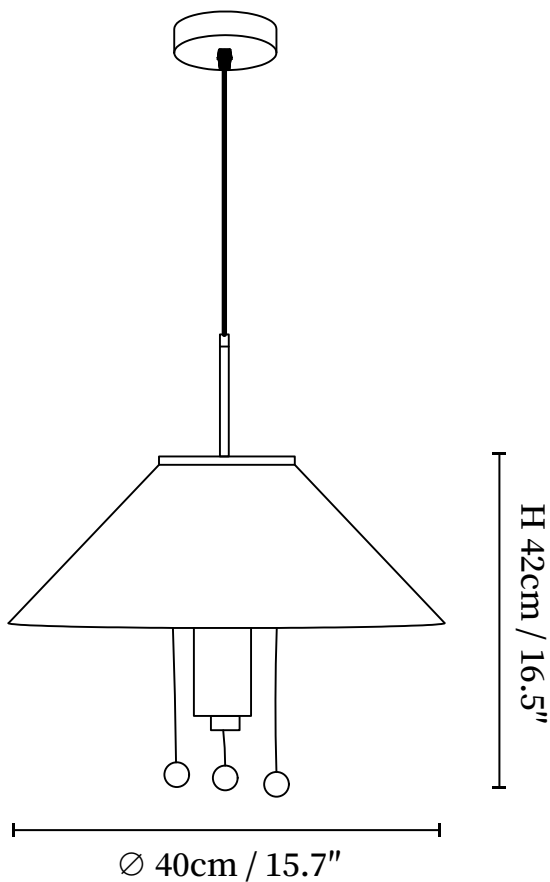

SPECIFICATION SHEET

SPECIFICATION DETAILS

*For custom options, consult factory for details

| | |
|---------------------------|---|
| Fixture Dimensions | D 15.7" x H 16.5" |
| Light source | E26 or E27 (bulb not included) |
| Wattage | MAX 40W incandescent bulb or LED equivalent. |
| Voltage | AC 110-240V |
| Mounting | Hardwired. |
| Dimming | Compatible with dimmable bulbs (bulb not included) |
| Control method | Compatible with common wall switches(not included) |
| Finishes | Walnut color, White. |
| Shade Details | White. |
| Material | Metal, Fabric, Wood. |
| Wire Length | The standard length of the suspended wire is 59 "(150 cm) and the length is adjustable. |