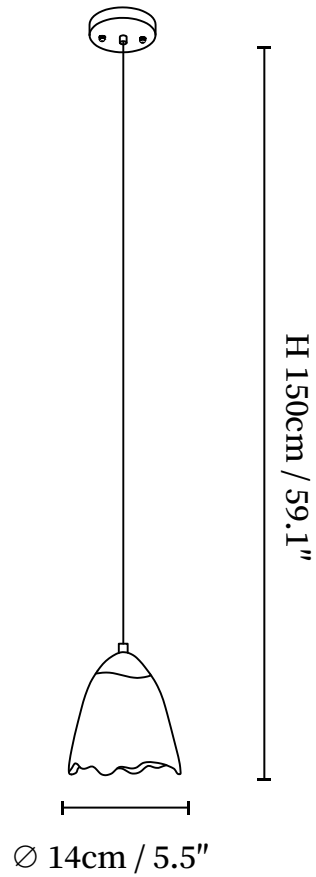

SPECIFICATION SHEET

SPECIFICATION DETAILS

*For custom options, consult factory for details

Fixture Dimensions	D 5.5" x H 59.1" (1 head)
Light source	E26 or E27 (bulb not included)
Wattage	MAX 40W incandescent bulb or LED equivalent.
Voltage	AC 110-240V
Mounting	Hardwired.
Dimming	Compatible with dimmable bulbs (bulb not included)
Control method	Compatible with common wall switches (not included)
Finishes	Wood Color, Walnut Color.
Shade Details	Wood Color, Walnut Color.
Material	Metal, Wood.
Wire Length	The standard length of the suspended wire is 59 "(150 cm) and the length is adjustable.

SPECIFICATION SHEET

SPECIFICATION DETAILS

*For custom options, consult factory for details

Fixture Dimensions	D 11.8" x H 59.1" (Round canopy 3 heads)
Light source	E26 or E27 (bulb not included)
Wattage	MAX 40W incandescent bulb or LED equivalent.
Voltage	AC 110-240V
Mounting	Hardwired.
Dimming	Compatible with dimmable bulbs (bulb not included)
Control method	Compatible with common wall switches(not included)
Finishes	Wood Color, Walnut Color.
Shade Details	Wood Color, Walnut Color.
Material	Metal, Wood.
Wire Length	The standard length of the suspended wire is 59 "(150 cm) and the length is adjustable.

SPECIFICATION SHEET

SPECIFICATION DETAILS

*For custom options, consult factory for details

Fixture Dimensions	D 19.7" x H 59.1" (Long canopy 3 heads)
Light source	E26 or E27 (bulb not included)
Wattage	MAX 40W incandescent bulb or LED equivalent.
Voltage	AC 110-240V
Mounting	Hardwired.
Dimming	Compatible with dimmable bulbs (bulb not included)
Control method	Compatible with common wall switches(not included)
Finishes	Wood Color, Walnut Color.
Shade Details	Wood Color, Walnut Color.
Material	Metal, Wood.
Wire Length	The standard length of the suspended wire is 59 "(150 cm) and the length is adjustable.