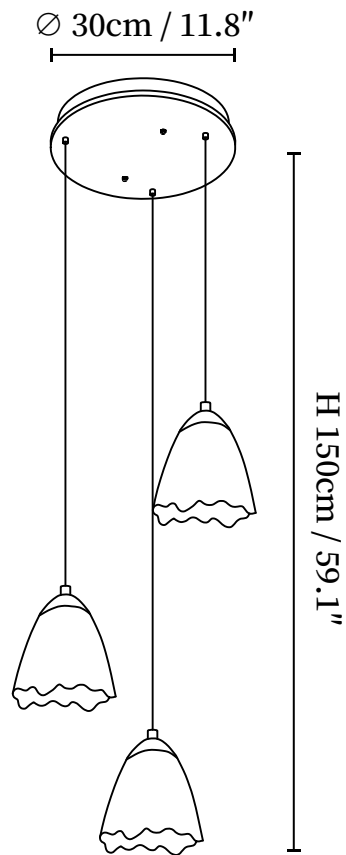

SPECIFICATION SHEET

SPECIFICATION DETAILS

*For custom options, consult factory for details

Fixture Dimensions	D 5.5" x H 59.1" (1 head)
Light source	E26 or E27 (bulb not included)
Wattage	MAX 40W incandescent bulb or LED equivalent.
Voltage	AC 110-240V
Mounting	Hardwired.
Dimming	Compatible with dimmable bulbs (bulb not included)
Control method	Compatible with common wall switches (not included)
Finishes	Wood Color, Walnut Color.
Shade Details	Wood Color, Walnut Color.
Material	Metal, Wood.
Wire Length	The standard length of the suspended wire is 59 "(150 cm) and the length is adjustable.

SPECIFICATION SHEET

SPECIFICATION DETAILS

*For custom options, consult factory for details

Fixture Dimensions	D 11.8" x H 59.1" (Round canopy 3 heads)
Light source	E26 or E27 (bulb not included)
Wattage	MAX 40W incandescent bulb or LED equivalent.
Voltage	AC 110-240V
Mounting	Hardwired.
Dimming	Compatible with dimmable bulbs (bulb not included)
Control method	Compatible with common wall switches(not included)
Finishes	Wood Color, Walnut Color.
Shade Details	Wood Color, Walnut Color.
Material	Metal, Wood.
Wire Length	The standard length of the suspended wire is 59 "(150 cm) and the length is adjustable.

SPECIFICATION SHEET

SPECIFICATION DETAILS

*For custom options, consult factory for details

Fixture Dimensions	D 19.7" x H 59.1" (Long canopy 3 heads)
Light source	E26 or E27 (bulb not included)
Wattage	MAX 40W incandescent bulb or LED equivalent.
Voltage	AC 110-240V
Mounting	Hardwired.
Dimming	Compatible with dimmable bulbs (bulb not included)
Control method	Compatible with common wall switches(not included)
Finishes	Wood Color, Walnut Color.
Shade Details	Wood Color, Walnut Color.
Material	Metal, Wood.
Wire Length	The standard length of the suspended wire is 59 "(150 cm) and the length is adjustable.