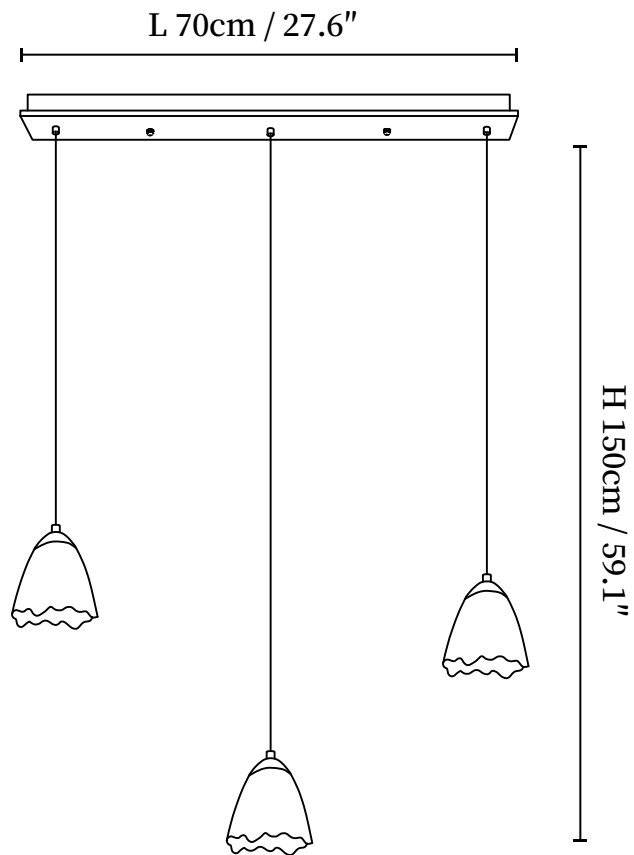

SPECIFICATION SHEET

SPECIFICATION DETAILS

*For custom options, consult factory for details

Fixture Dimensions	D 27.6" x H 59.1" (Long canopy 3 heads)
Light source	E26 or E27 (bulb not included)
Wattage	MAX 40W incandescent bulb or LED equivalent.
Voltage	AC 110-240V
Mounting	Hardwired.
Dimming	Compatible with dimmable bulbs (bulb not included)
Control method	Compatible with common wall switches (not included)
Finishes	Wood Color, Walnut Color.
Shade Details	Wood Color, Walnut Color.
Material	Metal, Wood.
Wire Length	The standard length of the suspended wire is 59" (150 cm) and the length is adjustable.