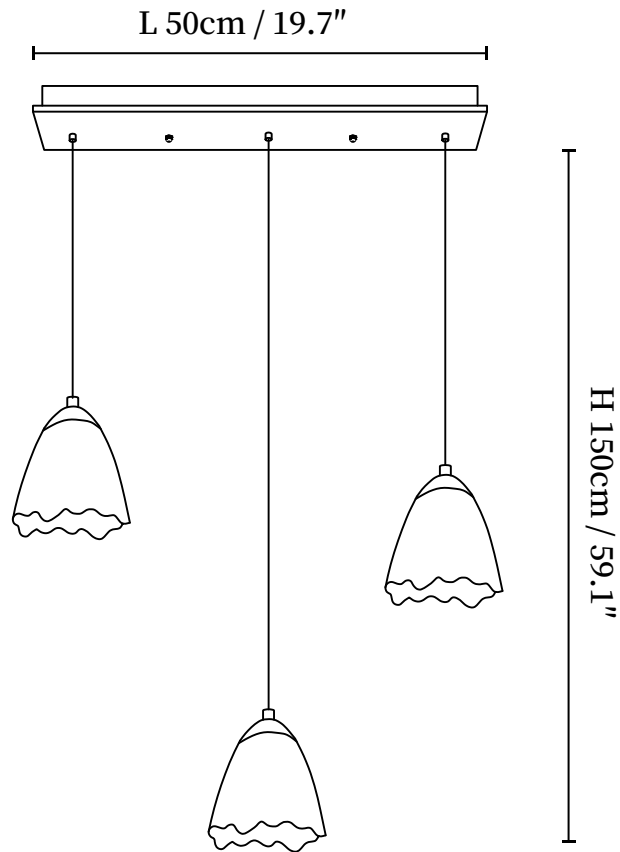

SPECIFICATION SHEET

SPECIFICATION DETAILS

*For custom options, consult factory for details

Fixture Dimensions	D 5.5" x H 59.1" (1 head)
Light source	E26 or E27 (bulb not included)
Wattage	MAX 40W incandescent bulb or LED equivalent.
Voltage	AC 110-240V
Mounting	Hardwired.
Dimming	Compatible with dimmable bulbs (bulb not included)
Control method	Compatible with common wall switches (not included)
Finishes	Wood Color, Walnut Color.
Shade Details	Wood Color, Walnut Color.
Material	Metal, Wood.
Wire Length	The standard length of the suspended wire is 59 "(150 cm) and the length is adjustable.

SPECIFICATION SHEET

SPECIFICATION DETAILS

*For custom options, consult factory for details

Fixture Dimensions	D 11.8" x H 59.1" (Round canopy 3 heads)
Light source	E26 or E27 (bulb not included)
Wattage	MAX 40W incandescent bulb or LED equivalent.
Voltage	AC 110-240V
Mounting	Hardwired.
Dimming	Compatible with dimmable bulbs (bulb not included)
Control method	Compatible with common wall switches(not included)
Finishes	Wood Color, Walnut Color.
Shade Details	Wood Color, Walnut Color.
Material	Metal, Wood.
Wire Length	The standard length of the suspended wire is 59 "(150 cm) and the length is adjustable.

SPECIFICATION SHEET

SPECIFICATION DETAILS

*For custom options, consult factory for details

Fixture Dimensions	D 19.7" x H 59.1" (Long canopy 3 heads)
Light source	E26 or E27 (bulb not included)
Wattage	MAX 40W incandescent bulb or LED equivalent.
Voltage	AC 110-240V
Mounting	Hardwired.
Dimming	Compatible with dimmable bulbs (bulb not included)
Control method	Compatible with common wall switches(not included)
Finishes	Wood Color, Walnut Color.
Shade Details	Wood Color, Walnut Color.
Material	Metal, Wood.
Wire Length	The standard length of the suspended wire is 59 "(150 cm) and the length is adjustable.