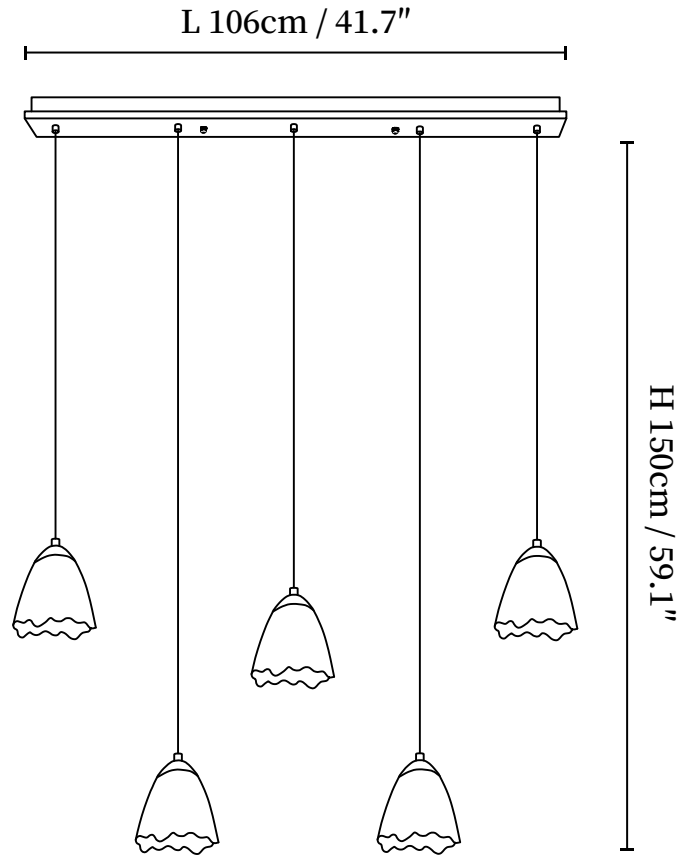

SPECIFICATION SHEET

SPECIFICATION DETAILS

*For custom options, consult factory for details

Fixture Dimensions	D 41.7" x H 59.1" (Long canopy 5 heads)
Light source	E26 or E27 (bulb not included)
Wattage	MAX 40W incandescent bulb or LED equivalent.
Voltage	AC 110-240V
Mounting	Hardwired.
Dimming	Compatible with dimmable bulbs (bulb not included)
Control method	Compatible with common wall switches (not included)
Finishes	Wood Color, Walnut Color.
Shade Details	Wood Color, Walnut Color.
Material	Metal, Wood.
Wire Length	The standard length of the suspended wire is 59 "(150 cm) and the length is adjustable.