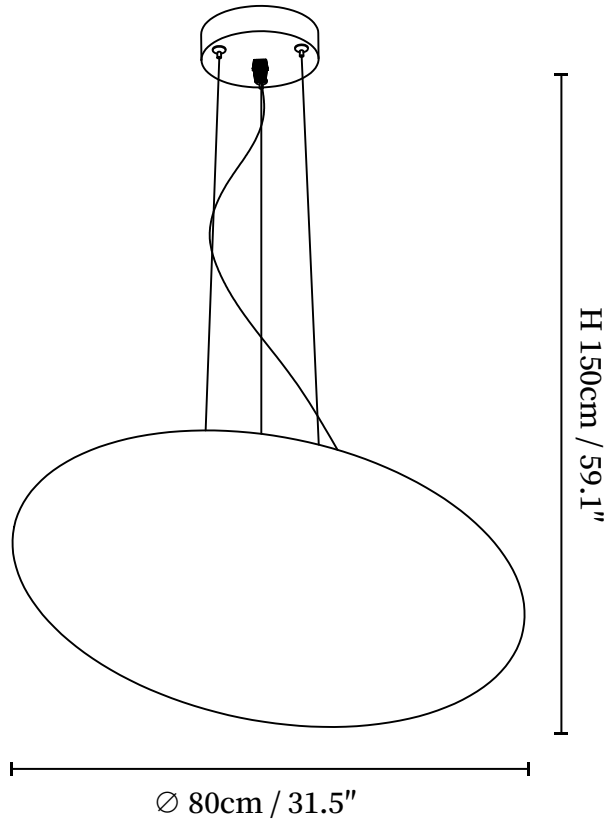

SPECIFICATION SHEET

SPECIFICATION DETAILS

*For custom options, consult factory for details

Fixture Dimensions	D 11.8" x H 59.1", D 15.7" x H 59.1" D 19.7" x H 59.1", D 23.6" x H 59.1" D 31.5" x H 59.1"
Light source	Integrated LED
Wattage	Total power ~24 watts
Voltage	AC 110-240V
Dimming	Not supported
CRI(Ra)	90+CRI
Mounting	Hardwired.
LED Rated Life	50000 hours
Color Temperature	Warm Light (3000K), Neutral Light (4000K), Cool Light (6000K)
Control method	Compatible with common wall switches(not included)
Finishes	Gold foil.
Shade Details	Gold foil.
Material	Metal, Gold foil.
Wire Length	The standard length of the cord is 59" (150 cm), the length is adjustable.