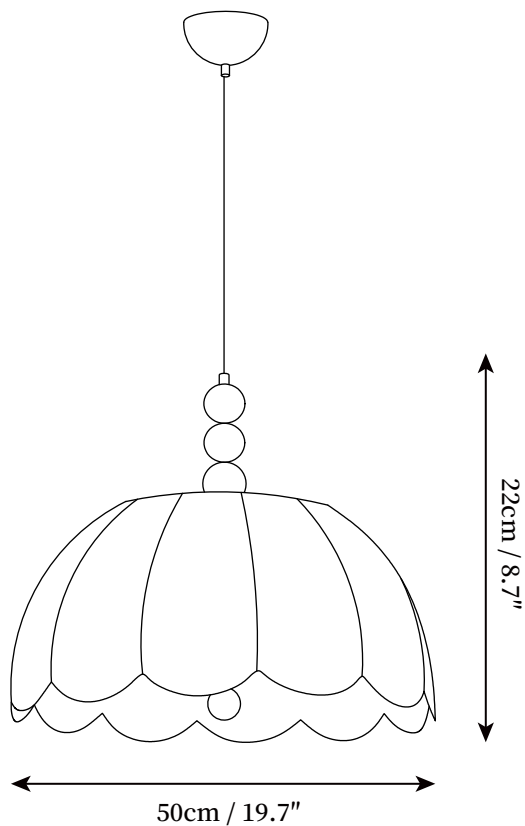

# SPECIFICATION SHEET

---

## SPECIFICATION DETAILS

\*For custom options, consult factory for details

<b>Fixture Dimensions</b>	D 19.7" x H 8.7"
<b>Light source</b>	E26 or E27 (bulb not included)
<b>Wattage</b>	MAX 40W incandescent bulb or LED equivalent.
<b>Voltage</b>	AC 110-240V
<b>Mounting</b>	Hardwired.
<b>Dimming</b>	Compatible with dimmable bulbs (bulb not included)
<b>Control method</b>	Compatible with common wall switches(not included)
<b>Finishes</b>	Walnut Color.
<b>Shade Details</b>	Beige.
<b>Material</b>	Metal, Fabric, Wood.
<b>Wire Length</b>	The standard length of the suspended wire is 59 "(150 cm) and the length is adjustable.