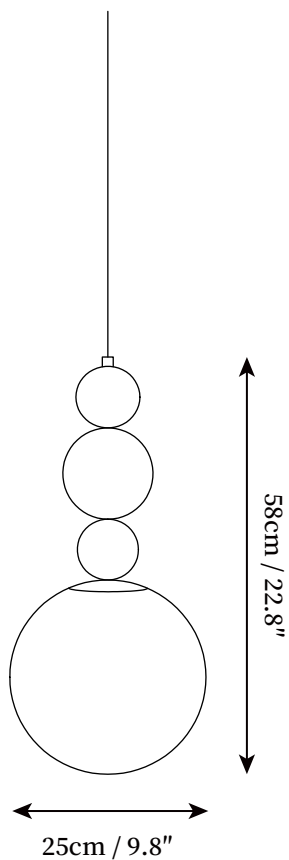

SPECIFICATION SHEET

SPECIFICATION DETAILS

*For custom options, consult factory for details

Fixture Dimensions	D 9.8" x H 22.8"
Light source	E26 or E27 (bulb not included)
Wattage	MAX 40W incandescent bulb or LED equivalent.
Voltage	AC 110-240V
Mounting	Hardwired.
Dimming	Compatible with dimmable bulbs (bulb not included)
Control method	Compatible with common wall switches(not included)
Finishes	Pink and Black.
Shade Details	White.
Material	Metal, Glass.
Wire Length	The standard length of the suspended wire is 59 "(150 cm) and the length is adjustable.