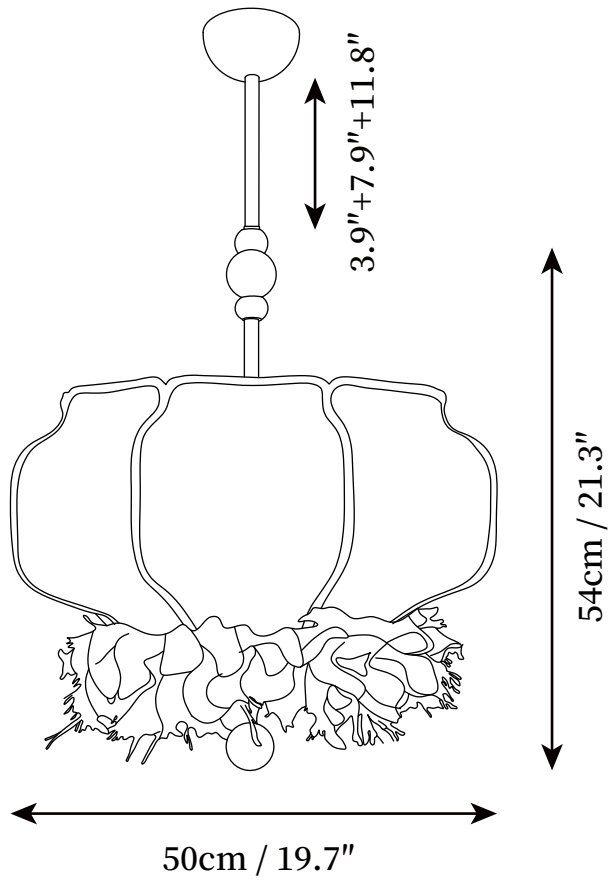

SPECIFICATION SHEET

SPECIFICATION DETAILS

*For custom options, consult factory for details

Fixture Dimensions	D 15.7" x H 17.7" D 19.7" x H 21.3"
Light source	E26 or E27 (bulb not included)
Wattage	MAX 40W incandescent bulb or LED equivalent.
Voltage	AC 110-240V
Mounting	Hardwired.
Dimming	Compatible with dimmable bulbs (bulb not included)
Control method	Compatible with common wall switches (
Finishes	Gold, Walnut wood.
Shade Details	White.
Material	Metal, Fabric, Wood, Feather.
Rod Length	Suspension rod is $3.9''+7.9''+11.8''$, and can be spliced as needed.