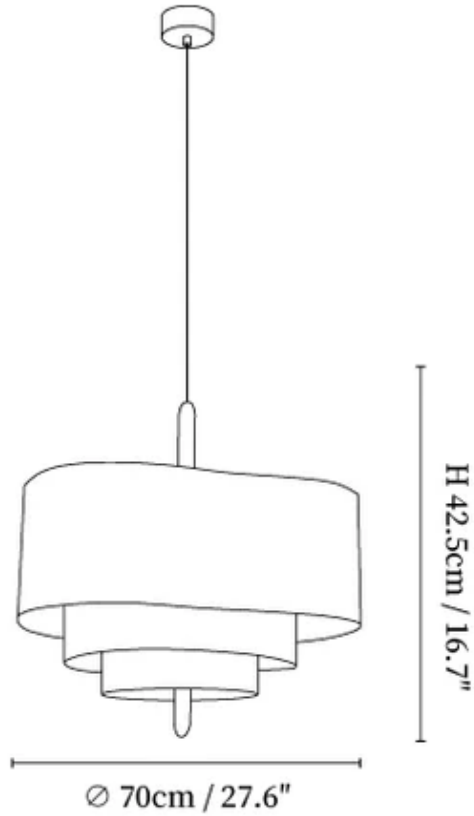

SPECIFICATION SHEET

SPECIFICATION DETAILS

*For custom options, consult factory for details

Fixture Dimensions	D 17.7" H 10.8", D 22.8" H 14", D 27.6" H 16.7"
Light source	E27 or E26. (bulb not included)
Wattage	MAX 40W incandescent bulb or LED equivalent.
Voltage	AC 110-240V
Mounting	Hardwired.
Dimming	Compatible with dimmable bulbs (bulb not included)
Control method	Compatible with common wall switches(not included)
Finishes	Chrome, Walnut wood.
Shade Details	White.
Material	Fabric, Wood, Metal.
Wire Length	The standard length of the cord is 59" (150 cm), the length is adjustable.