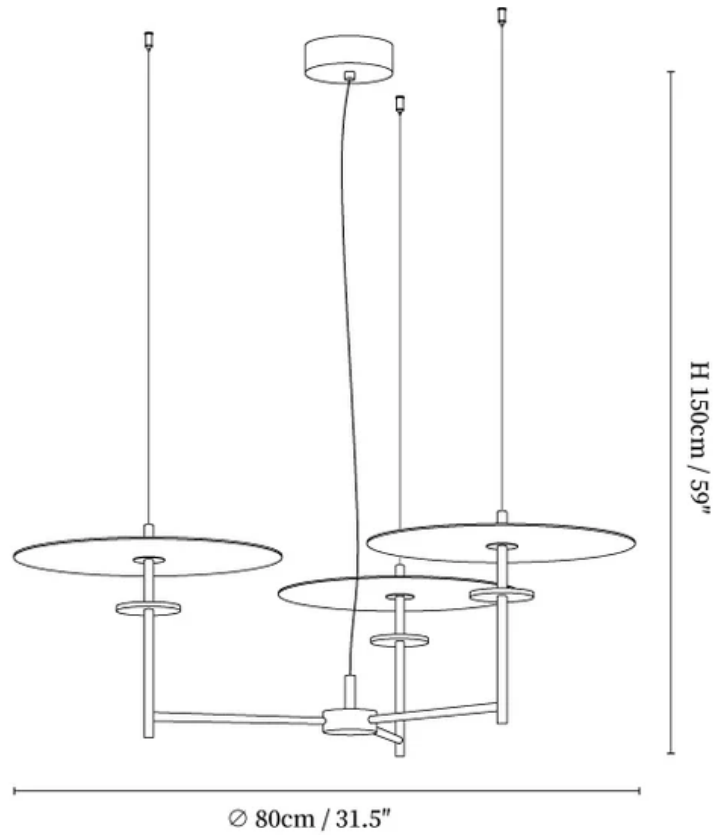

SPECIFICATION SHEET

SPECIFICATION DETAILS

*For custom options, consult factory for details

Fixture Dimensions	D 31.5" H 59"
Light source	Integrated LED
Wattage	Single 5W LED light source
Voltage	AC 110-240V
Dimming	Not supported
CRI(Ra)	90+ CRI
Mounting	Hardwired.
LED Rated Life	30000 hours
Color Temperature	Warm Light (3000K), Neutral Light (4000K), Cool Light (6000K)
Control method	Compatible with common wall switches (not included).
Finishes	Black.
Shadow Details	White.
Material	Iron, Acrylic.
Wire Length	Suspension rod length 150cm/59", and can be spliced as needed.