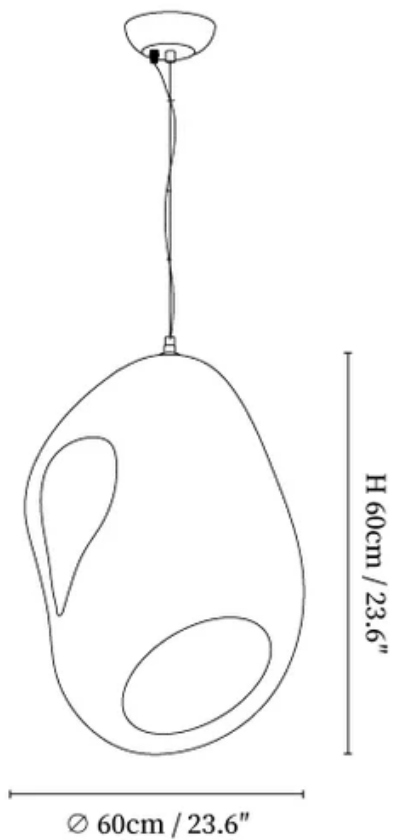

SPECIFICATION SHEET

SPECIFICATION DETAILS

*For custom options, consult factory for details

Fixture Dimensions	D 15.7" x H 23.6", D 23.6" x H 23.6"
Light source	E27 or E26. (bulb not included)
Wattage	MAX 40W incandescent bulb or LED equivalent.
Voltage	AC 110-240V
Mounting	Hardwired.
Dimming	Compatible with dimmable bulbs (bulb not included)
Control method	Compatible with common wall switches (not included)
Finishes	White.
Shade Details	White.
Material	Epoxy resin composite, Metal.
Wire Length	The standard length of the cord is 59" (150 cm), the length is adjustable.