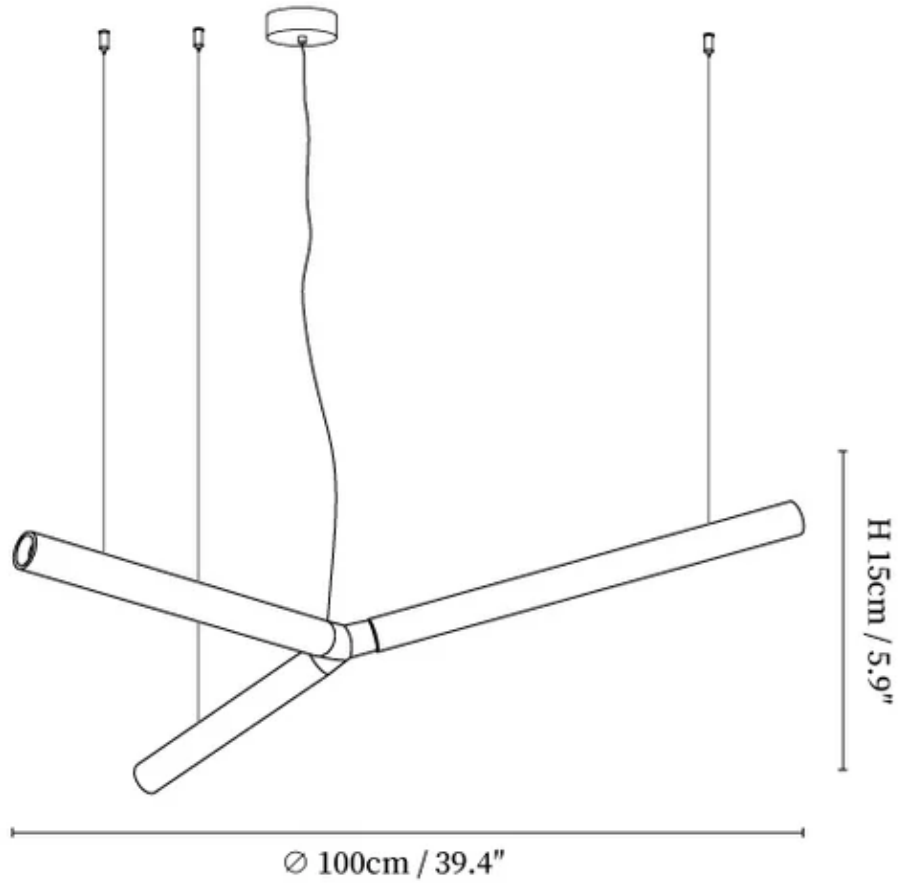

SPECIFICATION SHEET

SPECIFICATION DETAILS

*For custom options, consult factory for details

Fixture Dimensions	D 23.6" x H 5.9" , D 31.5" x H 5.9" , D 39.4" x H 5.9"
Light source	Integrated LED
Wattage	~30W / 40W / 50W
Voltage	AC 110-240V
Dimming	Not supported
CRI(Ra)	90+ CRI
Mounting	Hardwired.
LED Rated Life	30000 hours
Color Temperature	Warm Light (3000K), Neutral Light (4000K), Cool Light (6000K)
Control method	Compatible with common wall switches(not included).
Finishes	Black.
Shadow Details	Frosted white.
Material	Iron, Acrylic.
Wire Length	The standard length of the cord is 59" (150 cm), the length is adjustable.