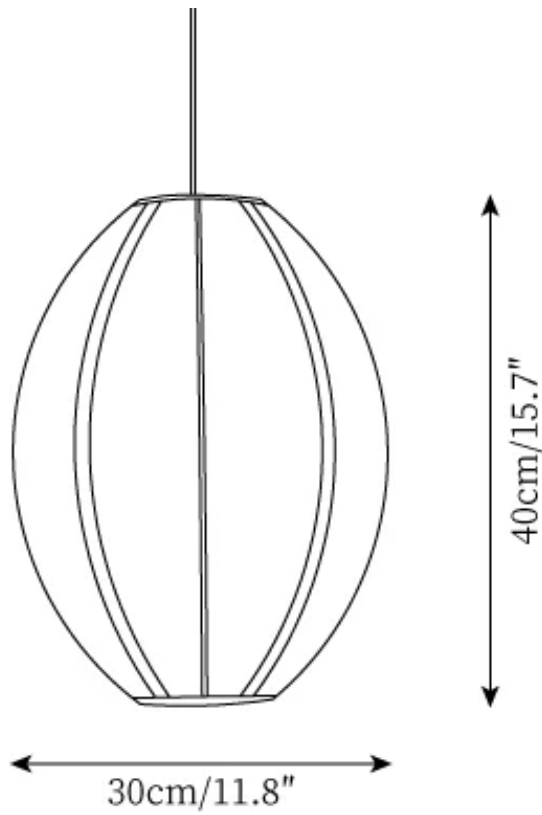

SPECIFICATION SHEET

SPECIFICATION DETAILS

*For custom options, consult factory for details

Fixture Dimensions	D 15.7" x H 8.7"
Light source	E26 or E27. (bulb not included)
Wattage	MAX 40W incandescent bulb or LED equivalent.
Voltage	AC 110-240V
Mounting	Hardwired.
Dimming	Compatible with dimmable bulbs (bulb not included)
Control method	Compatible with common wall switches (not included)
Finishes	Black.
Shade Details	White.
Material	Metal, Fabric.
Wire Length	The standard length of the cord is 59" (150 cm), the length is adjustable.

SPECIFICATION SHEET

SPECIFICATION DETAILS

*For custom options, consult factory for details

Fixture Dimensions	D 15.7" x H 6.3"
Light source	E26 or E27. (bulb not included)
Wattage	MAX 40W incandescent bulb or LED equivalent.
Voltage	AC 110-240V
Mounting	Hardwired.
Dimming	Compatible with dimmable bulbs (bulb not included)
Control method	Compatible with common wall switches (not included)
Finishes	Black.
Shade Details	White.
Material	Metal, Fabric.
Wire Length	The standard length of the cord is 59" (150 cm), the length is adjustable.

SPECIFICATION SHEET

SPECIFICATION DETAILS

*For custom options, consult factory for details

Fixture Dimensions	D 11.8" x H 15.7"
Light source	E26 or E27. (bulb not included)
Wattage	MAX 40W incandescent bulb or LED equivalent.
Voltage	AC 110-240V
Mounting	Hardwired.
Dimming	Compatible with dimmable bulbs (bulb not included)
Control method	Compatible with common wall switches(not included)
Finishes	Black.
Shade Details	White.
Material	Metal, Fabric.
Wire Length	The standard length of the cord is 59" (150 cm), the length is adjustable.