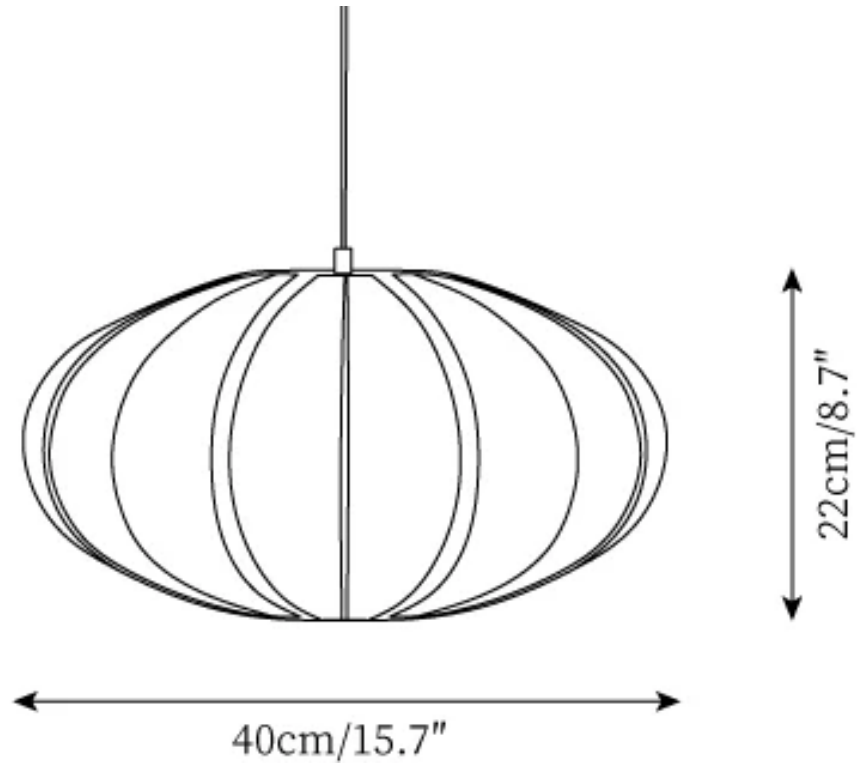

SPECIFICATION SHEET

SPECIFICATION DETAILS

*For custom options, consult factory for details

Fixture Dimensions	D 15.7" x H 8.7"
Light source	E26 or E27. (bulb not included)
Wattage	MAX 40W incandescent bulb or LED equivalent.
Voltage	AC 110-240V
Mounting	Hardwired.
Dimming	Compatible with dimmable bulbs (bulb not included)
Control method	Compatible with common wall switches (not included)
Finishes	Black.
Shade Details	White.
Material	Metal, Fabric.
Wire Length	The standard length of the cord is 59" (150 cm), the length is adjustable.

SPECIFICATION SHEET

SPECIFICATION DETAILS

*For custom options, consult factory for details

Fixture Dimensions	D 15.7" x H 6.3"
Light source	E26 or E27. (bulb not included)
Wattage	MAX 40W incandescent bulb or LED equivalent.
Voltage	AC 110-240V
Mounting	Hardwired.
Dimming	Compatible with dimmable bulbs (bulb not included)
Control method	Compatible with common wall switches (not included)
Finishes	Black.
Shade Details	White.
Material	Metal, Fabric.
Wire Length	The standard length of the cord is 59" (150 cm), the length is adjustable.

SPECIFICATION SHEET

SPECIFICATION DETAILS

*For custom options, consult factory for details

Fixture Dimensions	D 11.8" x H 15.7"
Light source	E26 or E27. (bulb not included)
Wattage	MAX 40W incandescent bulb or LED equivalent.
Voltage	AC 110-240V
Mounting	Hardwired.
Dimming	Compatible with dimmable bulbs (bulb not included)
Control method	Compatible with common wall switches(not included)
Finishes	Black.
Shade Details	White.
Material	Metal, Fabric.
Wire Length	The standard length of the cord is 59" (150 cm), the length is adjustable.