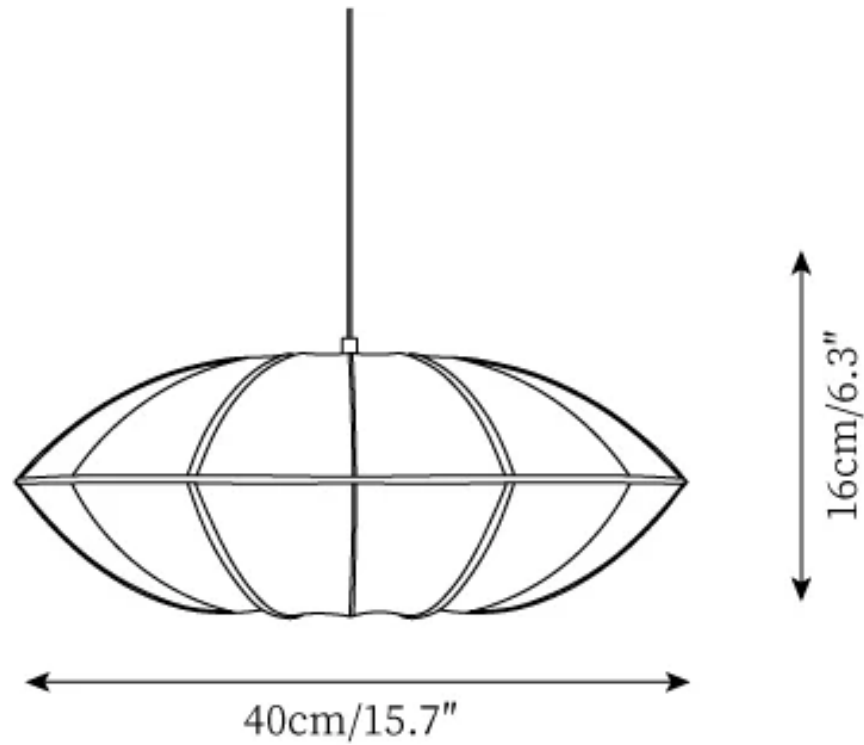

SPECIFICATION SHEET

SPECIFICATION DETAILS

*For custom options, consult factory for details

Fixture Dimensions	D 15.7" x H 8.7"
Light source	E26 or E27. (bulb not included)
Wattage	MAX 40W incandescent bulb or LED equivalent.
Voltage	AC 110-240V
Mounting	Hardwired.
Dimming	Compatible with dimmable bulbs (bulb not included)
Control method	Compatible with common wall switches (not included)
Finishes	Black.
Shade Details	White.
Material	Metal, Fabric.
Wire Length	The standard length of the cord is 59" (150 cm), the length is adjustable.

SPECIFICATION SHEET

SPECIFICATION DETAILS

*For custom options, consult factory for details

Fixture Dimensions	D 15.7" x H 6.3"
Light source	E26 or E27. (bulb not included)
Wattage	MAX 40W incandescent bulb or LED equivalent.
Voltage	AC 110-240V
Mounting	Hardwired.
Dimming	Compatible with dimmable bulbs (bulb not included)
Control method	Compatible with common wall switches (not included)
Finishes	Black.
Shade Details	White.
Material	Metal, Fabric.
Wire Length	The standard length of the cord is 59" (150 cm), the length is adjustable.

SPECIFICATION SHEET

SPECIFICATION DETAILS

*For custom options, consult factory for details

Fixture Dimensions	D 11.8" x H 15.7"
Light source	E26 or E27. (bulb not included)
Wattage	MAX 40W incandescent bulb or LED equivalent.
Voltage	AC 110-240V
Mounting	Hardwired.
Dimming	Compatible with dimmable bulbs (bulb not included)
Control method	Compatible with common wall switches(not included)
Finishes	Black.
Shade Details	White.
Material	Metal, Fabric.
Wire Length	The standard length of the cord is 59" (150 cm), the length is adjustable.