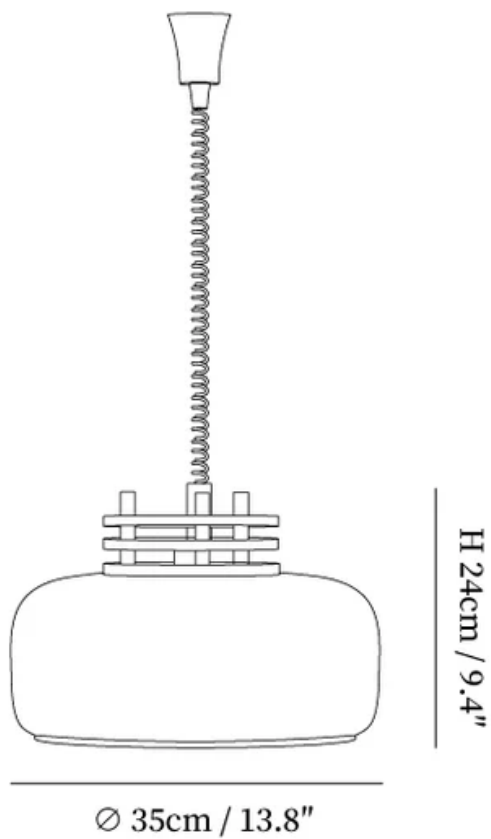

SPECIFICATION SHEET

SPECIFICATION DETAILS

*For custom options, consult factory for details

Fixture Dimensions	D 13.8" x H 9.4"
Light source	E26 or E27. (bulb not included)
Wattage	MAX 40W incandescent bulb or LED equivalent.
Voltage	AC 110-240V
Mounting	Hardwired.
Dimming	Compatible with dimmable bulbs (bulb not included)
Control method	Compatible with common wall switches (not included)
Finishes	Chrome, Black.
Shade Details	Brown.
Material	Metal, Glass.
Wire Length	The standard length of the cord is 59" (150 cm), the length is adjustable.