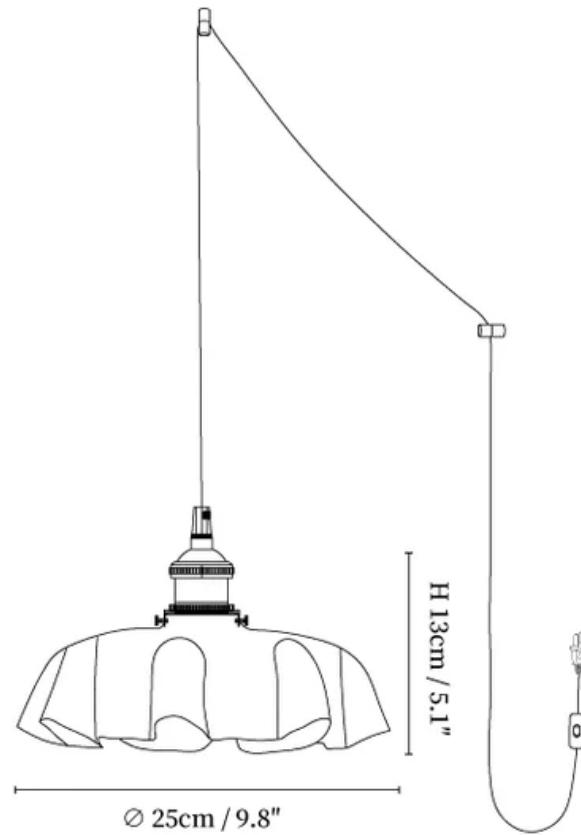

## SPECIFICATION DETAILS

\*For custom options, consult factory for details

<b>Fixture Dimensions</b>	D 9.8" x H 5.1"
<b>Light source</b>	E26 or E27. (bulb not included)
<b>Wattage</b>	MAX 40W Wincandescent bulb or LED equivalent.
<b>Voltage</b>	AC 110-240V
<b>Mounting</b>	Wall/Ceiling.
<b>Dimming</b>	Compatible with dimmable bulbs (bulb not included)
<b>Control method</b>	Compatible with common wall switches(not included)
<b>Finishes</b>	Brass.
<b>Shade Details</b>	White, Beige, Pink, Blue.
<b>Material</b>	Brass, Glass.
<b>Wire Length</b>	The standard length of the cord is 177.2" (450 cm), the length is adjustable.