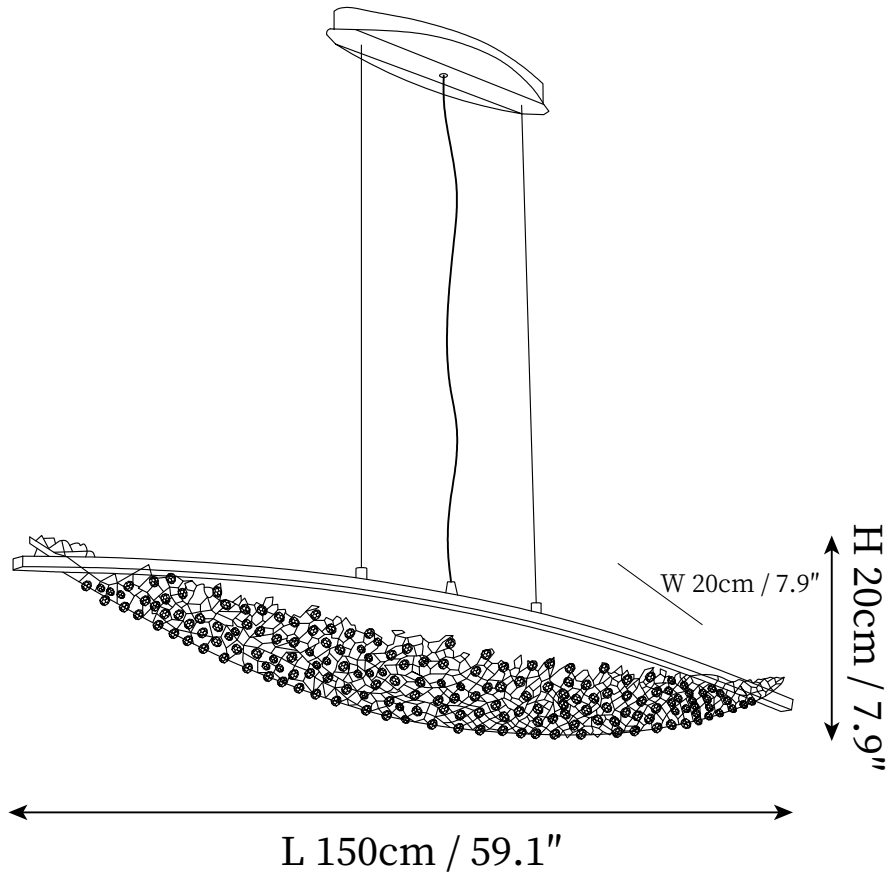

SPECIFICATION SHEET

SPECIFICATION DETAILS

*For custom options, consult factory for details

Fixture Dimensions	L 39.4" x W 7.9" x H 7.9", L 47.2" x W 7.9" x H 7.9", L 59.1" x W 7.9" x H 7.9"
Light source	Integrated LED
Wattage	~ 25W
Voltage	AC 110-240V
Dimming	Not supported
CRI(Ra)	90+ CRI
Mounting	Hardwired.
LED Rated Life	30000 hours
Color Temperature	Warm Light (3000K), Neutral Light (4000K), Cool Light (6000K)
Control method	Compatible with common wall switches (not included).
Finishes	Chrome.
Shadow Details	Clear.
Material	Stainless steel, Crystal.
Wire Length	The standard length of the cord is 59" (150 cm), the length is adjustable.