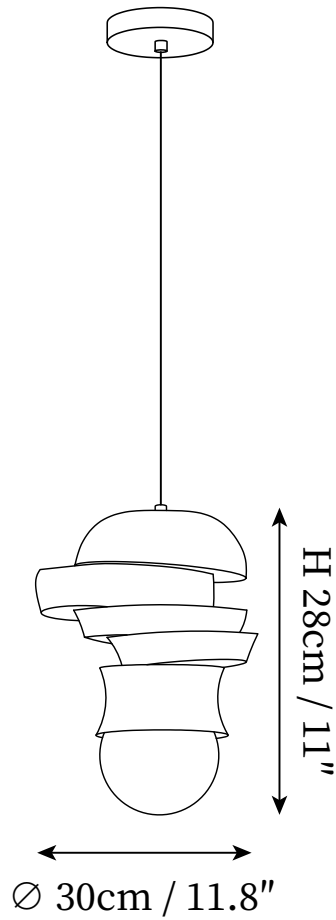

SPECIFICATION SHEET

SPECIFICATION DETAILS

*For custom options, consult factory for details

Fixture Dimensions	D 8.7" x H 13.8"
Light source	G9. (bulb not included)
Wattage	~ 5W incandescent bulb or LED equivalent.
Voltage	AC 110-240V
Mounting	Hardwired.
Dimming	Compatible with dimmable bulbs (bulb not included)
Control method	Compatible with common wall switches(not included)
Finishes	White, Gold.
Shade Details	White.
Material	Metal, Resin, Glass.
Wire Length	The standard length of the cord is 59" (150 cm), the length is adjustable.

SPECIFICATION SHEET

SPECIFICATION DETAILS

*For custom options, consult factory for details

Fixture Dimensions	D 11.8" x H 11"
Light source	G9. (bulb not included)
Wattage	~ 5W incandescent bulb or LED equivalent.
Voltage	AC 110-240V
Mounting	Hardwired.
Dimming	Compatible with dimmable bulbs (bulb not included)
Control method	Compatible with common wall switches (not included)
Finishes	White, Gold.
Shade Details	White.
Material	Metal, Resin, Glass.
Wire Length	The standard length of the cord is 59" (150 cm), the length is adjustable.