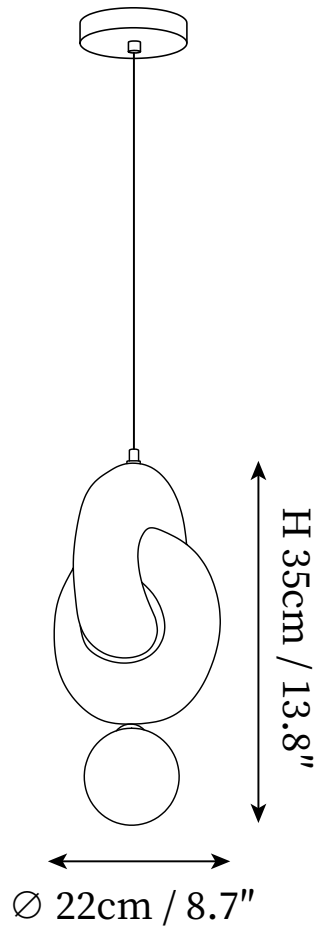

SPECIFICATION SHEET

SPECIFICATION DETAILS

*For custom options, consult factory for details

Fixture Dimensions	D 8.7" x H 13.8"
Light source	G9. (bulb not included)
Wattage	~ 5W incandescent bulb or LED equivalent.
Voltage	AC 110-240V
Mounting	Hardwired.
Dimming	Compatible with dimmable bulbs (bulb not included)
Control method	Compatible with common wall switches(not included)
Finishes	White, Gold.
Shade Details	White.
Material	Metal, Resin, Glass.
Wire Length	The standard length of the cord is 59" (150 cm), the length is adjustable.

SPECIFICATION SHEET

SPECIFICATION DETAILS

*For custom options, consult factory for details

Fixture Dimensions	D 11.8" x H 11"
Light source	G9. (bulb not included)
Wattage	~ 5W incandescent bulb or LED equivalent.
Voltage	AC 110-240V
Mounting	Hardwired.
Dimming	Compatible with dimmable bulbs (bulb not included)
Control method	Compatible with common wall switches (not included)
Finishes	White, Gold.
Shade Details	White.
Material	Metal, Resin, Glass.
Wire Length	The standard length of the cord is 59" (150 cm), the length is adjustable.