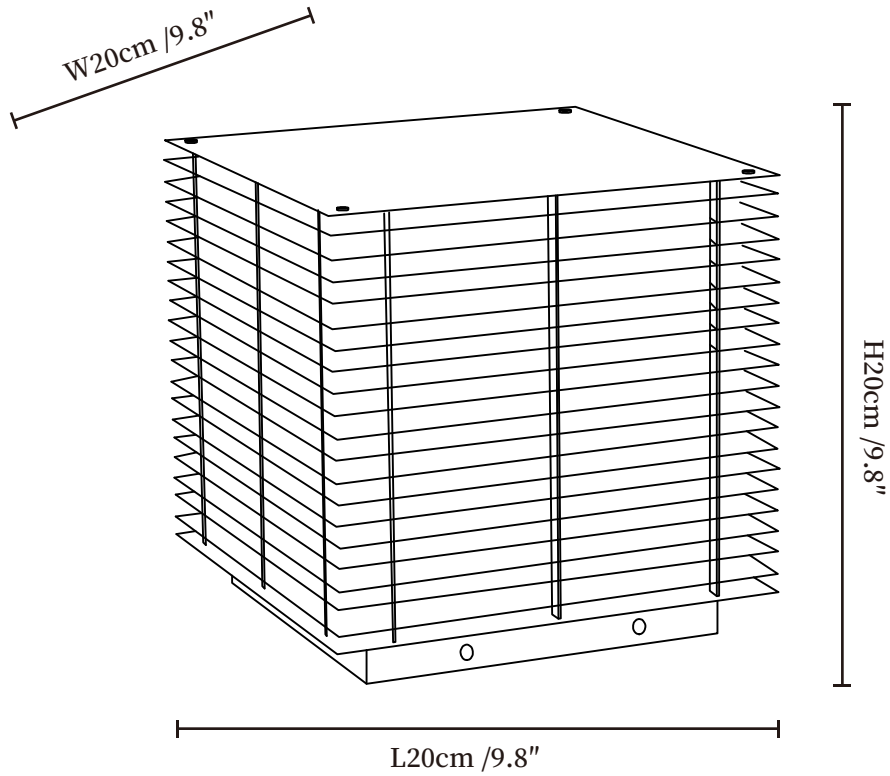

## SPECIFICATION DETAILS

\*For custom options, consult factory for details

<b>Fixture Dimensions</b>	L 9.8" x W 9.8" x H 9.8" L 11.8" x W 11.8" x H 11.8" L 15.7" x W 15.7" x H 15.7"
<b>Light source</b>	Integrated LED
<b>Wattage</b>	15W
<b>Voltage</b>	Solar power storage
<b>Dimming</b>	Dimming is not supported
<b>CRI(Ra)</b>	80CRI
<b>Control method</b>	Handheld Remote Switch.
<b>LED Rated Life</b>	30000 hours
<b>Color Temperature</b>	Warm Light (3000K), Neutral Light (4000K), Cool Light (6000K)
<b>Finishes</b>	Black.
<b>Shade Details</b>	White.
<b>Material</b>	Stainless Steel, Acrylic.
<b>Cord Length</b>	No